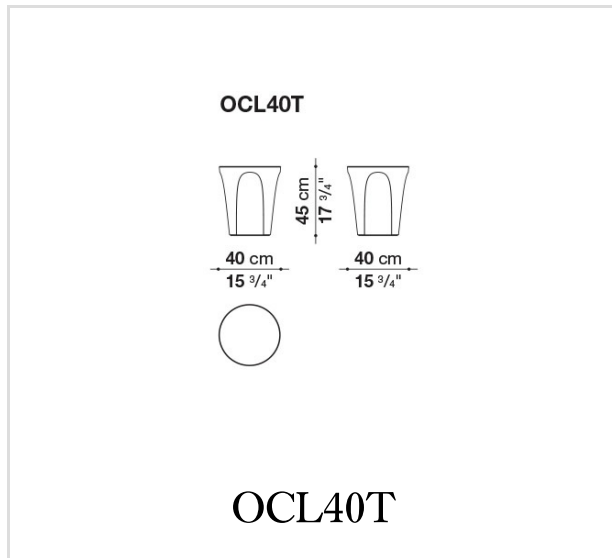


Colosseo Outdoor

SMALL TABLES

Naoto Fukasawa

Description

In 2020 Colosseo debuts outdoor in the new porcelain stoneware version in sauge and clay colors. A furnishing element with various functions depending on the occasion and need (coffee table and pouf). Colosseo takes its name from the designer's inspiration. Naoto Fukasawa has in fact arrived at the desired shape thinking of a solid in the shape of an upside-down truncated cone, creating an assonance with the structure of the famous Roman arena.

Technical information

Frame and top
stoneware

Ferrules
plastic material

Technical drawings

B&B Italia reserves the right to make technological and aesthetic improvements to its models, including changes to the sizes and materials, without notice. The technical drawings do not define the details of the product. The measurements shown are indicative and may undergo changes. In particular, the dimensions relevant to the padded parts are subject to usage tolerances over time caused by the normal adjustment of the padding. For the specific information, please contact the dealer closest to you.