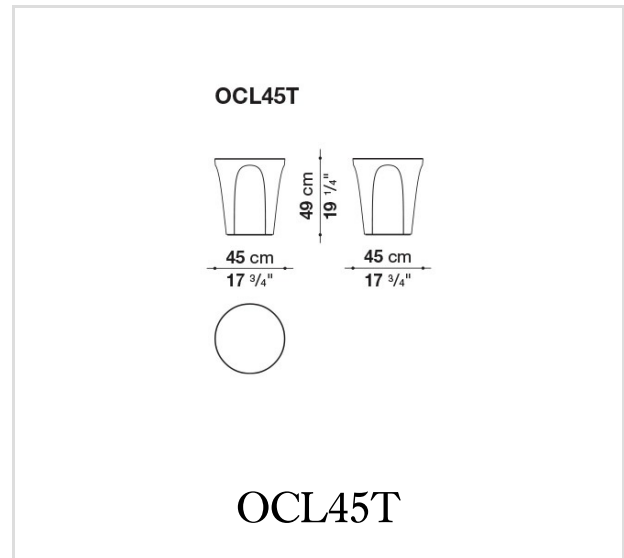


Colosseo Outdoor

SMALL TABLES

Naoto Fukasawa

Description

In 2020 Colosseo debuts outdoor in the new porcelain stoneware version in sauge and clay colors. A furnishing element with various functions depending on the occasion and need (coffee table and pouf). Colosseo takes its name from the designer's inspiration. Naoto Fukasawa has in fact arrived at the desired shape thinking of a solid in the shape of an upside-down truncated cone, creating an assonance with the structure of the famous Roman arena.

Technical information

Frame and top
stoneware

Ferrules
plastic material

Technical drawings

B&B Italia reserves the right to make technological and aesthetic improvements to its models, including changes to the sizes and materials, without notice. The technical drawings do not define the details of the product. The measurements shown are indicative and may undergo changes. In particular, the dimensions relevant to the padded parts are subject to usage tolerances over time caused by the normal adjustment of the padding. For the specific information, please contact the dealer closest to you.