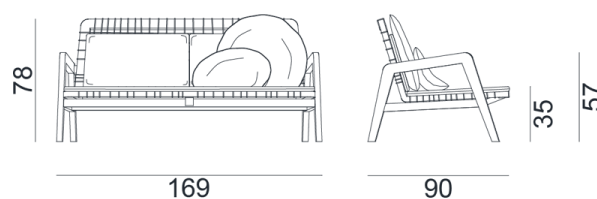

GERVASONI™

InOut 863

collezione: **InOut / Sofas**
designer: **Paola Navone**

Sofa, aged teak frame woven with grey PVC. Cushions with water repellent foams, removable covers; Breathair seat filling only for Outdoor 3D fabrics. Two back cushions: one Ø 45 cm, one Ø 60 cm.