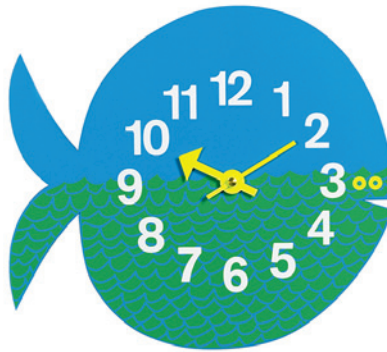

Zoo Timers

George Nelson, 1965

vitra.

Omar the Owl

Fernando the Fish

Elihu the Elephant

As a truly multi-talented designer, George Nelson was also successful as a graphic designer. His Zoo Timers – animals drawn in bright colours – offer children a playful and cheerful start to telling the time.

Materials

- **Material:** plywood, multicoloured print.
- **Hands:** sheet metal.
- **Scope of delivery:** high-grade quartz clock-work, incl. 1.5V battery.

DIMENSIONS

Zoo Timers - Omar the Owl,
H 255 x B 270 x T 35

Zoo Timers - Fernando the Fish,
H 250 x B 280 x T 35

Zoo Timers - Elihu the Elephant,
H 320 x B 320 x T 50