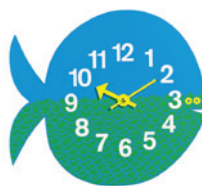

Zoo Timers

George Nelson, 1965

vitra.

Omar the Owl

Fernando the Fish

Elihu the Elephant

As a truly multi-talented designer, George Nelson was also successful as a graphic designer. His Zoo Timers – animals drawn in bright colours – offer children a playful and cheerful start to telling the time.

Materials

- **Material:** plywood, multicoloured print.
- **Hands:** sheet metal.
- **Scope of delivery:** high-grade quartz clock-work, incl. 1.5V battery.

DIMENSIONS

Zoo Timers - Omar the Owl,
H 255 x B 270 x T 35

Zoo Timers - Fernando the Fish,
H 250 x B 280 x T 35

Zoo Timers - Elihu the Elephant,
H 320 x B 320 x T 50