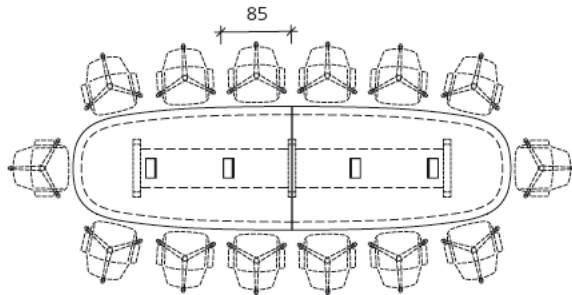

Tables with base: The base is used for vertical and horizontal cabling. No additional cable management package is required in this case.

Seating space

To be able to accommodate different seat widths, all tables are available with three different seat widths (75, 80 and 85 cm). Please specify the width with the ordering number. You will find the seat widths of the Walter Knoll chairs in the price list *Export Seating*.

Geschlossener Unterbau Base

10/12/14/16/18 Personen/Seats

10/12/14/16/18 Personen/Seats

10/12/14/16/18 Personen/Seats

Tisch quadratisch
Table square
190 x190
Höhe height 79

8 Personen/Seats

All dimensions in cm.

Scale-Media conference table system. Design: Wolfgang C. R. Mezger.

Beispiele für Konferenzenanlagen
Examples for conference configurations

250 x 125
Höhe height 74

320/329 x 145/160
Höhe height 74

530 x 150
Höhe height 74

All dimensions in cm.