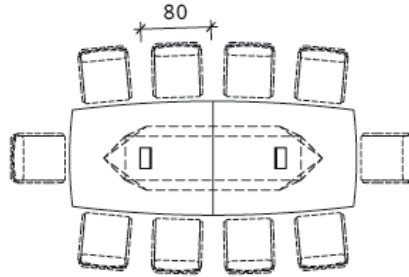

Tables with base: The base is used for vertical and horizontal cabling. No additional cable management package is required in this case.

Seating space

To be able to accommodate different seat widths, all tables are available with three different seat widths (75, 80 and 85 cm). Please specify the width with the ordering number. You will find the seat widths of the Walter Knoll chairs in the price list *Export Seating*.

Geschlossener Unterbau Base

10/12/14/16/18 Personen/Seats

10/12/14/16/18 Personen/Seats

10/12/14/16/18 Personen/Seats

Tisch quadratisch
Table square
190 x190
Höhe height 79

8 Personen/Seats

All dimensions in cm.

Scale-Media conference table system. Design: Wolfgang C. R. Mezger.

Beispiele für Konferenzenanlagen
Examples for conference configurations

250 x 125
Höhe height 74

320/329 x 145/160
Höhe height 74

530 x 150
Höhe height 74

All dimensions in cm.