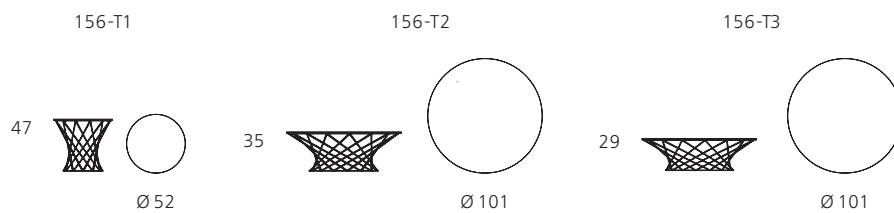

#### Table top

In glass black-hued (.37) or glass brown-hued (.38).  
Thickness: 5mm.

### Technical drawings and dimensions

---

All dimensions in cm.