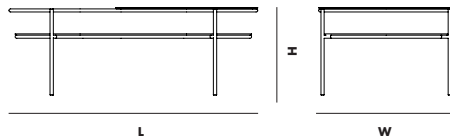

ASSEMBLY

FRAME IS FULLY ASSEMBLED
PLACE THE MARBLE TABLETOP IN THE CIRCULAR FRAME

PACKAGING DIMENSIONS

L 1100 x W 640 x H 430 MM (FRAME)

L 43.3 x W 25.2 x H 16.9 "

L 680 x W 680 x H 100 MM (TABLE TOP)

L 26.8 x W 26.8 x H 3.9 "

MAINTENANCE

FOR GUIDELINES, PLEASE DOWNLOAD OUR CARE AND CLEANING INSTRUCTIONS AT WWW.WOUD.DK/TAKECARE/

DIMENSIONS

L 1060 x W 600 x H 410 MM

L 41.7 x W 23.6 x H 16.1 "

MARBLE TOP

Ø 600 x H 15 MM

Ø 23.6 x H 0.6 "