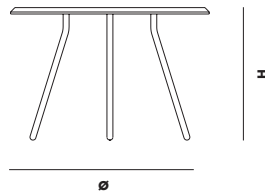

YEAR OF DESIGN

2015

CATEGORY

TABLES

TABLE TOP

CHARCOAL BLACK NANO LAMINATE
BLACK PAINTED OAK

LEGS

BLACK PAINTED METAL

ASSEMBLY

INSTRUCTIONS MANUAL INCLUDED

MAINTENANCE

FOR GUIDELINES, PLEASE DOWNLOAD OUR CARE AND CLEANING INSTRUCTIONS AT WWW.WOUD.DK/TAKECARE/

DIMENSIONS

H 395 / 440 x Ø 750 MM

H15.5 / 17.3 x Ø 29.5 "

ITEM NO / COLOUR