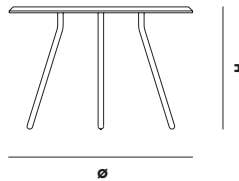

ASSEMBLY

INSTRUCTIONS MANUAL INCLUDED

MAINTENANCE

FOR GUIDELINES, PLEASE DOWNLOAD OUR CARE AND CLEANING INSTRUCTIONS AT WWW.WOUD.DK/TAKECARE/

DIMENSIONS

H 395 / 440 x Ø 600 MM

H15.5 / 17.3 x Ø 23.6 "

ITEM NO / COLOUR

SOROUND COFFEE TABLE (75 CM)

DESIGNED BY STUDIO NUR

SOROUND IS A SIMPLE, SLEEK AND MODERN TAKE ON A COFFEE TABLE. THE CONSTRUCTION WITH THE SOFTNESS OF THE CIRCULAR TABLETOP AND THE ELEGANT BLACK TABLE LEGS FORMS A NEW INTERPRETATION OF THE CLASSIC COFFEE TABLE. THE SOROUND SERIES COMES IN DIFFERENT SIZES AND HEIGHTS, WHICH ALLOWS FOR OVERLAPPING STRUCTURE.