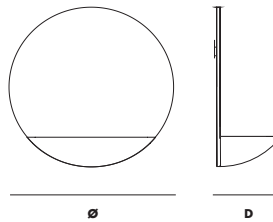

MOUNTING

MOUNTING BRACKET AND SCREWS INCLUDED

WEIGHT ON BOWL

MAX 3 KG

PACKAGING DIMENSIONS

L 285 x D 285 x H 285 MM

L 11.2 x D 11.2 x H 11.2 "

MAINTENANCE

FOR DAILY CARE, WIPE OFF WITH A CLEAN, MOIST CLOTH FOLLOWED BY A SOFT DRY CLOTH

DIMENSIONS

Ø 260 x D 102 MM

Ø 10.2 x D 4 "

ITEM NO / COLOUR

150013 SMOKED STAINED SOLID OAK (SMALL)

150014 BLACK PAINTED SOLID OAK (SMALL)