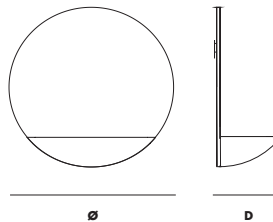

MOUNTING

MOUNTING BRACKET AND SCREWS INCLUDED

WEIGHT ON BOWL

MAX 3 KG

PACKAGING DIMENSIONS

L 345 x D 345 x H 340 MM

L 13.6 x D 13.6 x H 13.4 "

MAINTENANCE

FOR DAILY CARE, WIPE OFF WITH A CLEAN, MOIST CLOTH FOLLOWED BY A SOFT DRY CLOTH

DIMENSIONS

Ø 320 x D 133 MM

Ø 12.5 x D 5.2 "

ITEM NO / COLOUR

150010 SMOKED STAINED SOLID OAK (LARGE)

150011 BLACK PAINTED SOLID OAK (LARGE)

MOUNTING

MOUNTING BRACKET AND SCREWS INCLUDED

WEIGHT ON BOWL

MAX 3 KG

PACKAGING DIMENSIONS

L 285 x D 285 x H 285 MM

L 11.2 x D 11.2 x H 11.2 "

MAINTENANCE