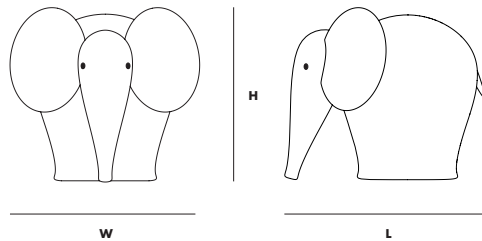

## ASSEMBLY

FULLY ASSEMBLED

## HEAD

CAN BE TILTED AND DETACHED FROM THE BODY

## DIMENSIONS

L 95 x W 82 x H 78 MM (MINI)

L 3.7 x W 3.2 x H 3 "

L 140 x W 108 x H 100 MM (SMALL)

L 4.4 x W 4.8 x H 3.9 "

L 198 x W 165 x H 160 MM (MEDIUM)

L 7.8 x W 7 x H 6.3 "