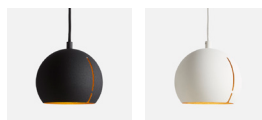

GAP

PRODUCT SHEET

WOUD

GAP PENDANT (SHORT)

DESIGNED BY STUDIO NUR

THE GAP PENDANT COMBINES A RAW OUTER SHELL MADE FROM POWDER-COATED METAL WITH A FEMININE BRASS COLOURED INNER CREATING A WARM AND COSY GLOW. THE SLEEK GAP IN THE SHAPE LETS LIGHT ESCAPE AND CREATE A GRAPHICAL REFLECTION WITH A GOLDEN GLOW FROM THE INSIDE. HANG THE GAP PENDANT ON ITS OWN IN COMBINATION WITH GAP PENDANTS TO INCREASE TO EXPERIENCE OF THE REFLECTION.

CANOPY

BLACK / WHITE PAINTED METAL (Ø 13 x H 5 MM)

MAINTENANCE

FOR DAILY CARE, WIPE OFF WITH A CLEAN, MOIST CLOTH FOLLOWED BY A SOFT DRY CLOTH

DIMENSIONS

Ø 150 x H 140 MM

Ø 5.9 x H 5.5 "

ITEM NO / COLOUR