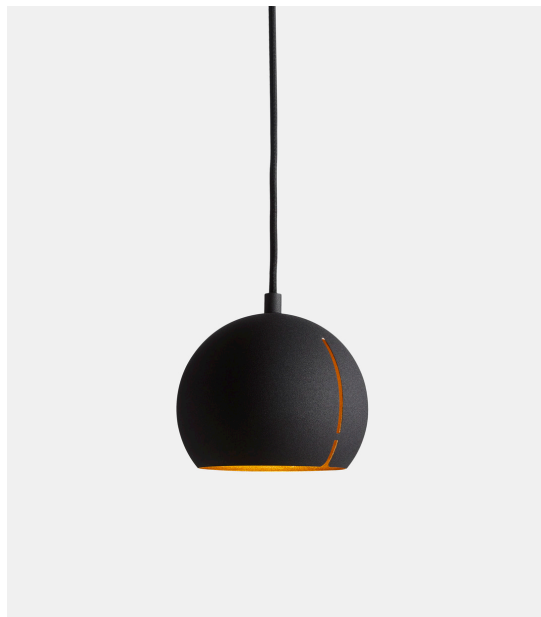

GAP PENDANT (ROUND)

DESIGNED BY STUDIO NUR

THE GAP PENDANT COMBINES A RAW OUTER SHELL MADE FROM POWDER-COATED METAL WITH A FEMININE BRASS COLOURED INNER CREATING A WARM AND COSY GLOW. THE SLEEK GAP IN THE SHAPE LETS LIGHT ESCAPE AND CREATE A GRAPHICAL REFLECTION WITH A GOLDEN GLOW FROM THE INSIDE. HANG THE GAP PENDANT ON ITS OWN IN COMBINATION WITH GAP PENDANTS TO INCREASE TO EXPERIENCE OF THE REFLECTION.

YEAR OF DESIGN

2015

CATEGORY

LIGHTING

MATERIALS

PAINTED METAL WITH BRASS COLOUR PAINT INSIDE

CORD

FABRIC COVERED 300 MM

LIGHT

E27, MAX 25W / 250 LM

CERTIFICATES

CE, CB

ENERGY LABEL

A++

COMPLIES WITH

IP20

CANOPY

BLACK / WHITE PAINTED METAL (Ø 13 x H 5 MM)

MAINTENANCE

FOR DAILY CARE, WIPE OFF WITH A CLEAN, MOIST CLOTH FOLLOWED BY A SOFT DRY CLOTH

DIMENSIONS

Ø 150 x H 140 MM

Ø 5.9 x H 5.5 "

ITEM NO / COLOUR

133005 BLACK (ROUND)

133006 WHITE (ROUND)