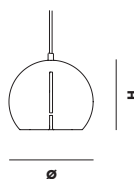

CANOPY

BLACK / WHITE PAINTED METAL (Ø 13 x H 5 MM)

MAINTENANCE

FOR DAILY CARE, WIPE OFF WITH A CLEAN, MOIST CLOTH FOLLOWED BY A SOFT DRY CLOTH

DIMENSIONS

Ø 100 x H 300 MM

Ø 3.9 x H 11.8 "

ITEM NO / COLOUR

CANOPY

BLACK / WHITE PAINTED METAL (Ø 13 x H 5 MM)

MAINTENANCE

FOR DAILY CARE, WIPE OFF WITH A CLEAN, MOIST CLOTH FOLLOWED BY A SOFT DRY CLOTH

DIMENSIONS

Ø 150 x H 140 MM

Ø 5.9 x H 5.5 "

ITEM NO / COLOUR