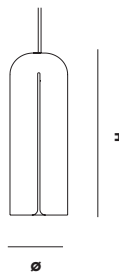

CANOPY

BLACK / WHITE PAINTED METAL (Ø 13 x H 5 MM)

MAINTENANCE

FOR DAILY CARE, WIPE OFF WITH A CLEAN, MOIST CLOTH FOLLOWED BY A SOFT DRY CLOTH

DIMENSIONS

Ø 140 x H 200 MM

Ø 5.5 x H 7.8 "

ITEM NO / COLOUR

CANOPY

BLACK / WHITE PAINTED METAL (Ø 13 x H 5 MM)

MAINTENANCE

FOR DAILY CARE, WIPE OFF WITH A CLEAN, MOIST CLOTH FOLLOWED BY A SOFT DRY CLOTH

DIMENSIONS

Ø 100 x H 300 MM

Ø 3.9 x H 11.8 "

ITEM NO / COLOUR