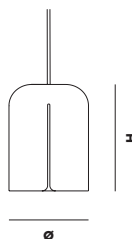

CANOPY

BLACK / WHITE PAINTED METAL (Ø 13 x H 5 MM)

MAINTENANCE

FOR DAILY CARE, WIPE OFF WITH A CLEAN, MOIST CLOTH FOLLOWED BY A SOFT DRY CLOTH

DIMENSIONS

Ø 140 x H 200 MM

Ø 5.5 x H 7.8 "

ITEM NO / COLOUR