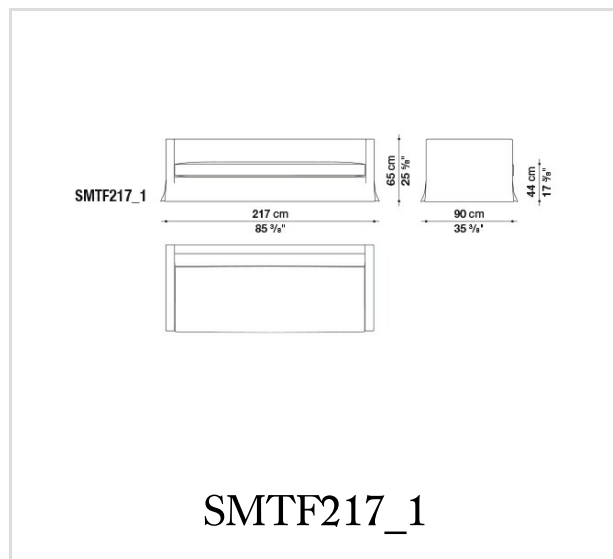

bronzed nickel painted steel sheet

Ferrules:

thermoplastic material

Cover:

fabric

Technical drawings

B&B Italia reserves the right to make technological and aesthetic improvements to its models, including changes to the sizes and materials, without notice. The technical drawings do not define the details of the product. The measurements shown are indicative and may undergo changes. In particular, the dimensions relevant to the padded parts are subject to usage tolerances over time caused by the normal adjustment of the padding. For the specific information, please contact the dealer closest to you.