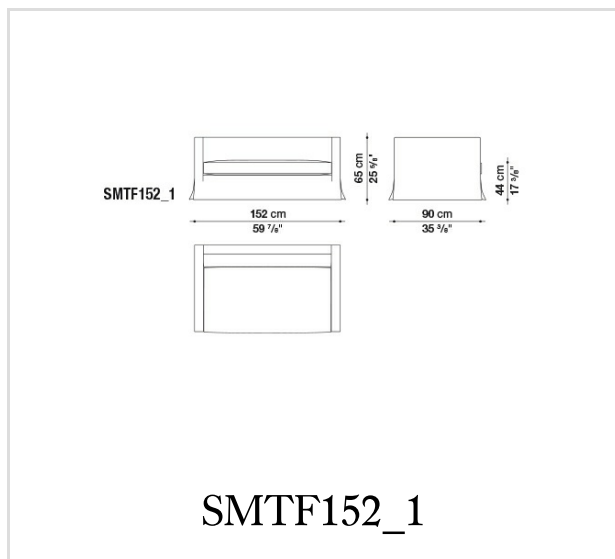

bronzed nickel painted steel sheet

Ferrules:

thermoplastic material

Cover:

fabric

Technical drawings

B&B Italia reserves the right to make technological and aesthetic improvements to its models, including changes to the sizes and materials, without notice. The technical drawings do not define the details of the product. The measurements shown are indicative and may undergo changes. In particular, the dimensions relevant to the padded parts are subject to usage tolerances over time caused by the normal adjustment of the padding. For the specific information, please contact the dealer closest to you.