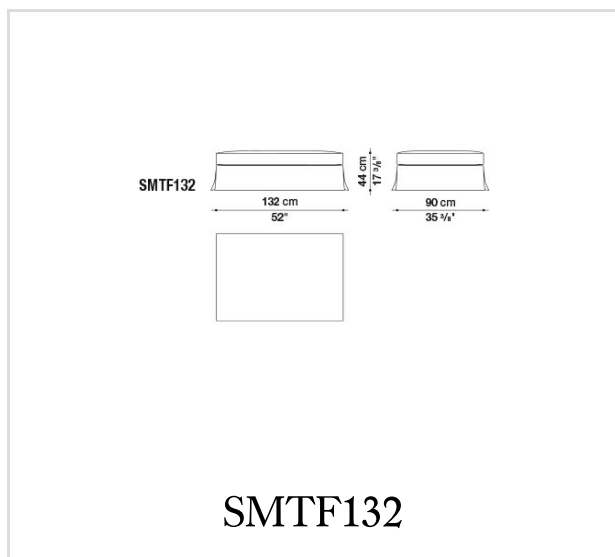

bronzed nickel painted steel sheet

Ferrules:

thermoplastic material

Cover:

fabric

Technical drawings

B&B Italia reserves the right to make technological and aesthetic improvements to its models, including changes to the sizes and materials, without notice. The technical drawings do not define the details of the product. The measurements shown are indicative and may undergo changes. In particular, the dimensions relevant to the padded parts are subject to usage tolerances over time caused by the normal adjustment of the padding. For the specific information, please contact the dealer closest to you.