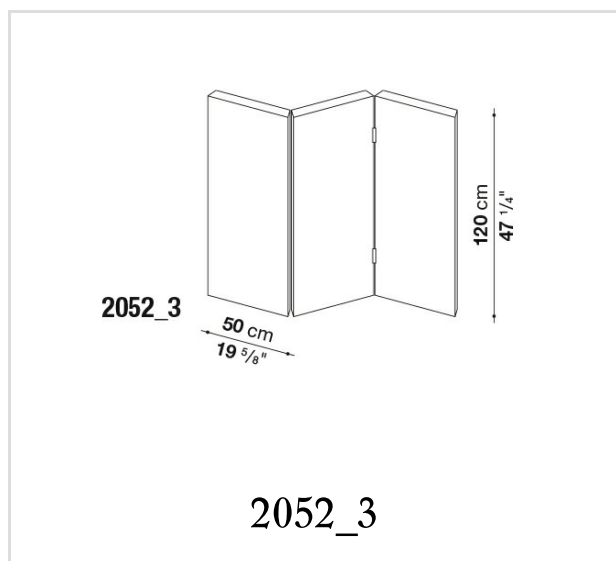

Technical information

Frame:

veneered wood particles panels

Hinges:

steel

Adjustable feet:

steel and plastic material

Technical drawings