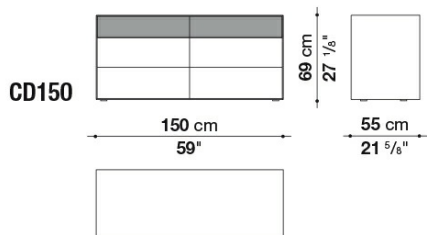

Technical information

Storage unit external frame:
satin painted wood fibre panels

Drawer fronts:
satin or glossy painted wood particles panel

Drawer internal finish:
grey melamine faced wood particles panel

Drawer runners:
TIP-ON fully extractible

Technical drawings

CD52B

CD77

CD90SX

CD90DX

CD120

CD52A

CD92

CD122

CD150

B&B Italia reserves the right to make technological and aesthetic improvements to its models, including changes to the sizes and materials, without notice. The technical drawings do not define the details of the product. The measurements shown are indicative and may undergo changes. In particular, the dimensions relevant to the padded parts are subject to usage tolerances over time caused by the normal adjustment of the padding. For the specific information, please contact the dealer closest to you.