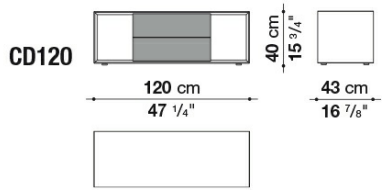

Technical information

Storage unit external frame:
satin painted wood fibre panels

Drawer fronts:
satin or glossy painted wood particles panel

Drawer internal finish:
grey melamine faced wood particles panel

Drawer runners:
TIP-ON fully extractible

Technical drawings

CD52B

CD77

CD90SX

CD90DX

CD120

CD52A

CD92

CD122

CD150

B&B Italia reserves the right to make technological and aesthetic improvements to its models, including changes to the sizes and materials, without notice. The technical drawings do not define the details of the product. The measurements shown are indicative and may undergo changes. In particular, the dimensions relevant to the padded parts are subject to usage tolerances over time caused by the normal adjustment of the padding. For the specific information, please contact the dealer closest to you.