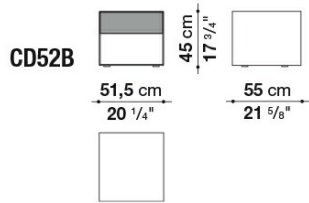

Technical drawings

CD52B