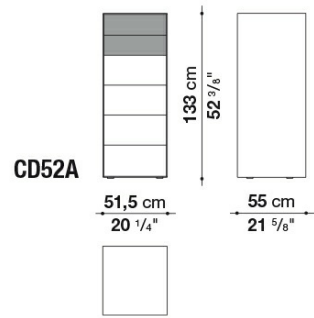

Technical information

Storage unit external frame:
satin painted wood fibre panels

Drawer fronts:
satin or glossy painted wood particles panel

Drawer internal finish:
grey melamine faced wood particles panel

Drawer runners:
TIP-ON fully extractible

Technical drawings

CD52B

CD77

CD90SX

CD90DX

CD120

CD52A

CD92

CD122

CD150

B&B Italia reserves the right to make technological and aesthetic improvements to its models, including changes to the sizes and materials, without notice. The technical drawings do not define the details of the product. The measurements shown are indicative and may undergo changes. In particular, the dimensions relevant to the padded parts are subject to usage tolerances over time caused by the normal adjustment of the padding. For the specific information, please contact the dealer closest to you.