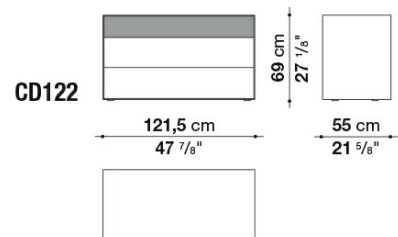

Technical information

Storage unit external frame:
satin painted wood fibre panels

Drawer fronts:
satin or glossy painted wood particles panel

Drawer internal finish:
grey melamine faced wood particles panel

Drawer runners:
TIP-ON fully extractible

Technical drawings

CD52B

CD77

CD90SX

CD90DX

CD120

CD52A

CD92

CD122

CD150

B&B Italia reserves the right to make technological and aesthetic improvements to its models, including changes to the sizes and materials, without notice. The technical drawings do not define the details of the product. The measurements shown are indicative and may undergo changes. In particular, the dimensions relevant to the padded parts are subject to usage tolerances over time caused by the normal adjustment of the padding. For the specific information, please contact the dealer closest to you.