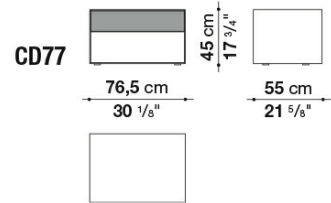

Technical drawings

CD52B

CD77