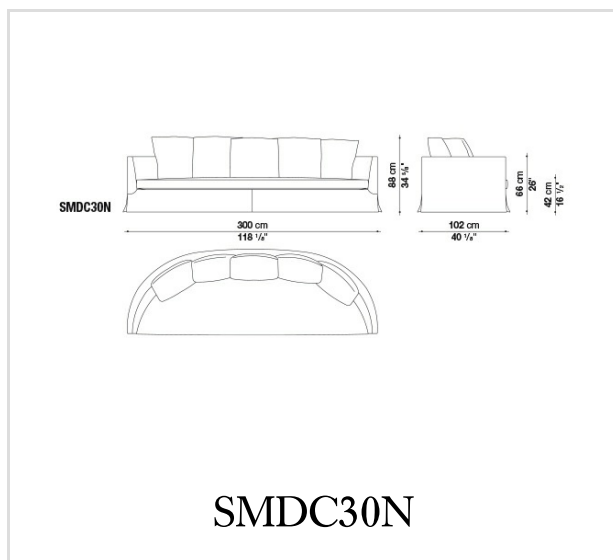

Technical drawings

B&B Italia reserves the right to make technological and aesthetic improvements to its models, including changes to the sizes and materials, without notice. The technical drawings do not define the details of the product. The measurements shown are indicative and may undergo changes. In particular, the dimensions relevant to the padded parts are subject to usage tolerances over time caused by the normal adjustment of the padding. For the specific information, please contact the dealer closest to you.