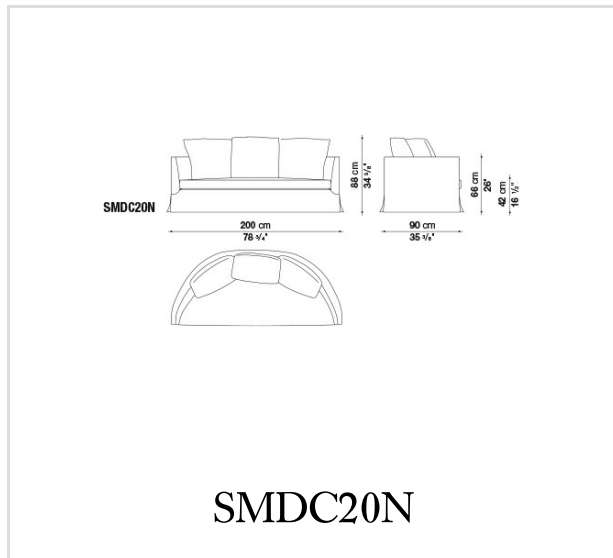

Technical drawings

B&B Italia reserves the right to make technological and aesthetic improvements to its models, including changes to the sizes and materials, without notice. The technical drawings do not define the details of the product. The measurements shown are indicative and may undergo changes. In particular, the dimensions relevant to the padded parts are subject to usage tolerances over time caused by the normal adjustment of the padding. For the specific information, please contact the dealer closest to you.