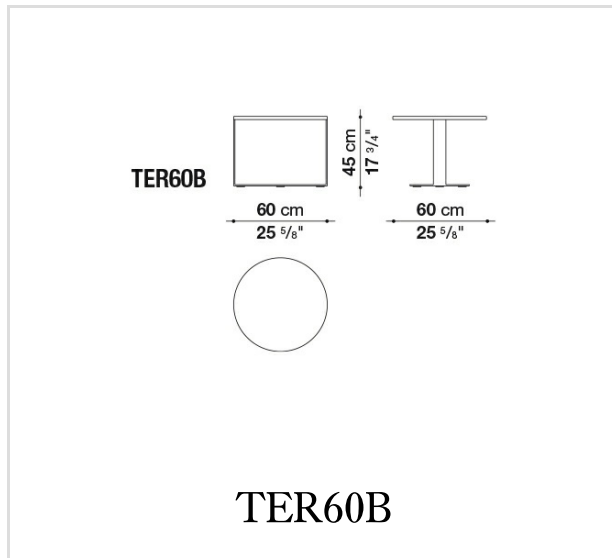

Technical drawings

B&B Italia reserves the right to make technological and aesthetic improvements to its models, including changes to the sizes and materials, without notice. The technical drawings do not define the details of the product. The measurements shown are indicative and may undergo changes. In particular, the dimensions relevant to the padded parts are subject to usage tolerances over time caused by the normal adjustment of the padding. For the specific information, please contact the dealer closest to you.