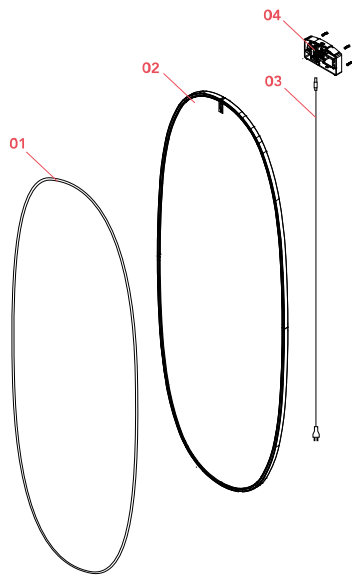

Spare Parts

01.	La Plus Belle Opal silicone diffuser ring	RF3680100
02.	La Plus Belle Anodized shiny mirror hook	RF3680264
03.	La Plus Belle Electrical mounting assembly	RF3680300
04.	La Plus Belle Anodized shiny power unit	RF3680464