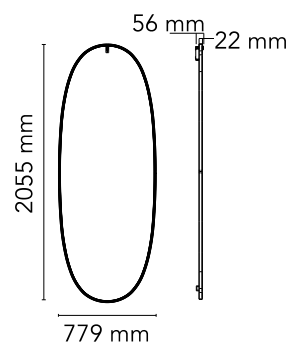

## La Plus Belle

Designed by Philippe Starck, 2019

60W - 2700K

Plus Belle is a mirror with incorporated light sources. The aluminium frame is available in various finishes (brushed gold, brushed copper, polished bronze and brill, and houses high chromatic rendering led light sources (CRI 95) and an optical opal silicone diffuser. The mirror is made of 6 mm extra-clear glass, with a layer of safety and aesthetic film to the rear, and it is fixed to the frame by means of a polycarbonate glazing bead. The Plus Belle mirror is hung from the wall by means of an aesthetic effect hook with a dual magnet fixing device to keep it in position. It is powered by means of a wall-mounted power supply unit or IEC cable and connector socket. The optic sensor command fitted to the mirror or remote 0-10/1-10 V - PUSH - DALI control can be used as a dimmer to adjust the light intensity by 10% to 100% in either direction.

### Physical

Colour	Polished Aluminium
Length (mm)	56
Net weight (kg)	24.5
Package height (mm)	1015
Package width (mm)	130
Package length (mm)	2315
Package volume (m3)	0.31
IP internal	20

## Photometric

Light distribution	Asymmetric
CCT (K)	2700
Extreme cut off	No