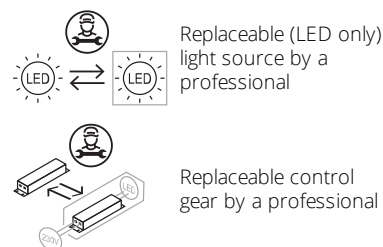

Ecodesign and Energy Labelling

This product contains a light source of energy efficiency class E