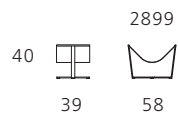

MASON magazine rack. Design: Wolfgang C. R. Mezger.

Product description

Magazine rack

Surface

Leather Saddle in colours black, coffee, maron and sherry.

Base

Flat steel, highly polished chrome-plated or in black chrome (for surcharge).

Technical drawings and dimensions

All dimensions in cm.