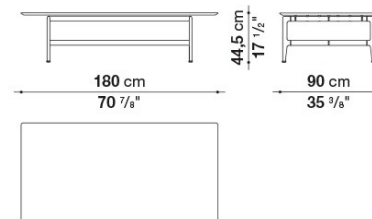

PN130Q

PN130Q

PN130Q_V

PN130Q_V

PN180_1

PN180_1

B&B Italia reserves the right to make technological and aesthetic improvements to its models, including changes to the sizes and materials, without notice. The technical drawings do not define the details of the product. The measurements shown are indicative and may undergo changes. In particular, the dimensions relevant to the padded parts are subject to usage tolerances over time caused by the normal adjustment of the padding. For the specific information, please contact the dealer closest to you.