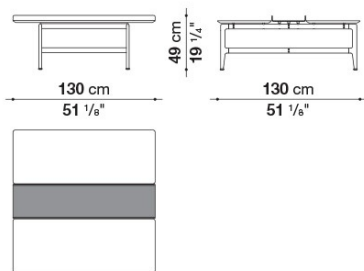


Pianura

SMALL TABLES

Antonio Citterio

Description

Technical information

Top

marble or veneered multi-layered wood panel

Tray (PN180_2V-PN130Q_V)

aluminium sheet covered in thick leather

Support frame

die-cast aluminium and extrusions

Ferrules

plastic material

Technical drawings

PN130

PN130

PN130Q

PN130Q

PN130Q_V

PN130Q_V

PN180_1

PN180_1

B&B Italia reserves the right to make technological and aesthetic improvements to its models, including changes to the sizes and materials, without notice. The technical drawings do not define the details of the product. The measurements shown are indicative and may undergo changes. In particular, the dimensions relevant to the padded parts are subject to usage tolerances over time caused by the normal adjustment of the padding. For the specific information, please contact the dealer closest to you.