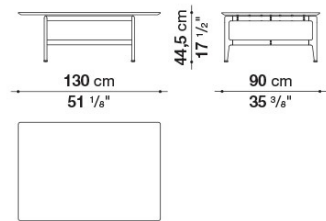


Pianura

SMALL TABLES

Antonio Citterio

Description

Technical information

Top

marble or veneered multi-layered wood panel

Tray (PN180_2V-PN130Q_V)

aluminium sheet covered in thick leather

Support frame

die-cast aluminium and extrusions

Ferrules

plastic material

Technical drawings

PN130

PN130

PN130Q

PN130Q

PN130Q_V

PN130Q_V

PN180_1

PN180_1

B&B Italia reserves the right to make technological and aesthetic improvements to its models, including changes to the sizes and materials, without notice. The technical drawings do not define the details of the product. The measurements shown are indicative and may undergo changes. In particular, the dimensions relevant to the padded parts are subject to usage tolerances over time caused by the normal adjustment of the padding. For the specific information, please contact the dealer closest to you.