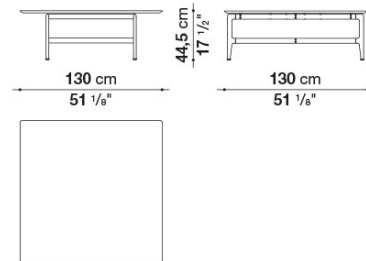


Pianura

SMALL TABLES

Antonio Citterio

Description

Technical information

Top

marble or veneered multi-layered wood panel

Tray (PN180_2V-PN130Q_V)

aluminium sheet covered in thick leather

Support frame

die-cast aluminium and extrusions

Ferrules

plastic material

Technical drawings

PN130

PN130

PN130Q

PN130Q

PN130Q_V

PN130Q_V

PN180_1

PN180_1

B&B Italia reserves the right to make technological and aesthetic improvements to its models, including changes to the sizes and materials, without notice. The technical drawings do not define the details of the product. The measurements shown are indicative and may undergo changes. In particular, the dimensions relevant to the padded parts are subject to usage tolerances over time caused by the normal adjustment of the padding. For the specific information, please contact the dealer closest to you.