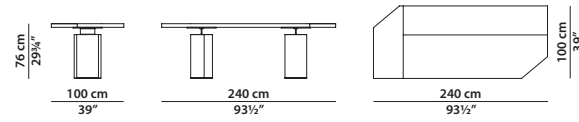

Blocks and slabs visibly vary as these are natural stones; all pictures are just a rough guide.

160 x 139 h76 | 0,65 m³

Tavolo. Table.

240 x 100 h76 | 0,85 m³

Tavolo. Table.

280 x 100 h76 | 0,90 m³

Tavolo. Table.