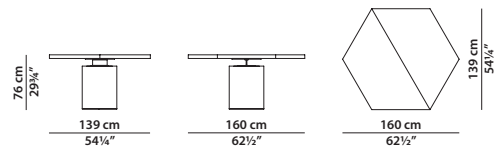

Blocks and slabs visibly vary as these are natural stones; all pictures are just a rough guide.

160 x 139 h76 | 0,65 m³

Tavolo. Table.

240 x 100 h76 | 0,85 m³

Tavolo. Table.

280 x 100 h76 | 0,90 m³

Tavolo. Table.