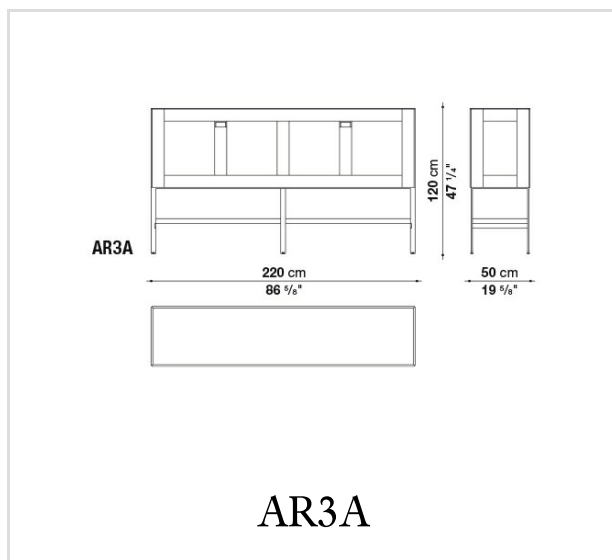

Internal frame and shelves finish:

glossy brick red painted

Base-frame and top upper profile:

bronzed nickel painted steel profiles

Feet:

steel and plastic material

Technical drawings

B&B Italia reserves the right to make technological and aesthetic improvements to its models, including changes to the sizes and materials, without notice. The technical drawings do not define the details of the product. The measurements shown are indicative and may undergo changes. In particular, the dimensions relevant to the padded parts are subject to usage tolerances over time caused by the normal adjustment of the padding. For the specific information, please contact the dealer closest to you.