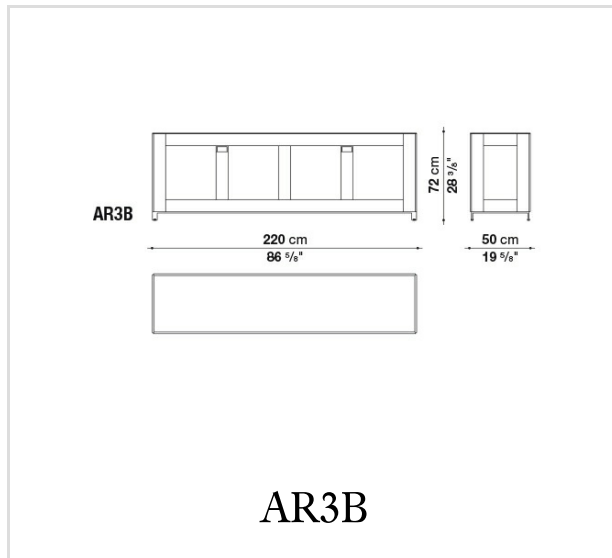

Internal frame and shelves finish:

glossy brick red painted

Base-frame and top upper profile:

bronzed nickel painted steel profiles

Feet:

steel and plastic material

Technical drawings

B&B Italia reserves the right to make technological and aesthetic improvements to its models, including changes to the sizes and materials, without notice. The technical drawings do not define the details of the product. The measurements shown are indicative and may undergo changes. In particular, the dimensions relevant to the padded parts are subject to usage tolerances over time caused by the normal adjustment of the padding. For the specific information, please contact the dealer closest to you.