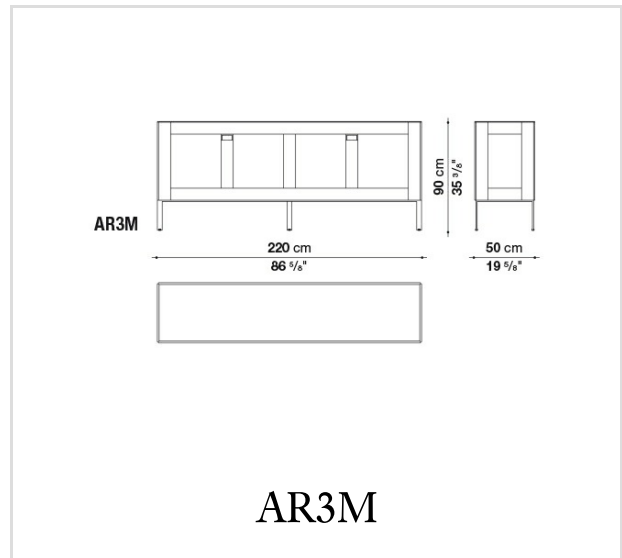

Internal frame and shelves finish:

glossy brick red painted

Base-frame and top upper profile:

bronzed nickel painted steel profiles

Feet:

steel and plastic material

Technical drawings

B&B Italia reserves the right to make technological and aesthetic improvements to its models, including changes to the sizes and materials, without notice. The technical drawings do not define the details of the product. The measurements shown are indicative and may undergo changes. In particular, the dimensions relevant to the padded parts are subject to usage tolerances over time caused by the normal adjustment of the padding. For the specific information, please contact the dealer closest to you.