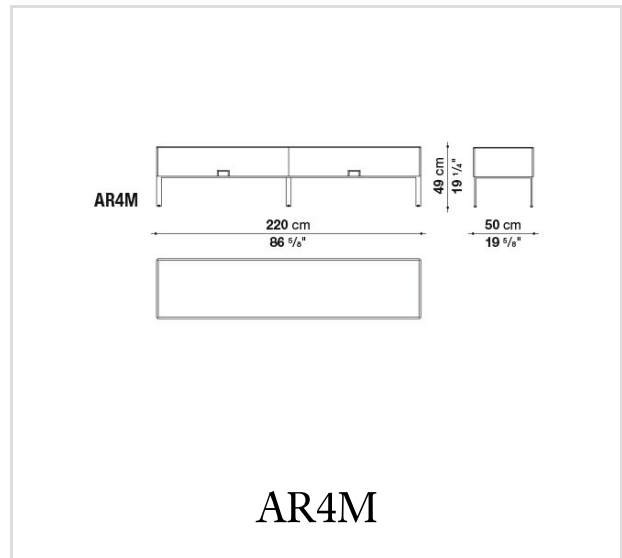

Feet:

steel and plastic material

Technical drawings

B&B Italia reserves the right to make technological and aesthetic improvements to its models, including changes to the sizes and materials, without notice. The technical drawings do not define the details of the product. The measurements shown are indicative and may undergo changes. In particular, the dimensions relevant to the padded parts are subject to usage tolerances over time caused by the normal adjustment of the padding. For the specific information, please contact the dealer closest to you.