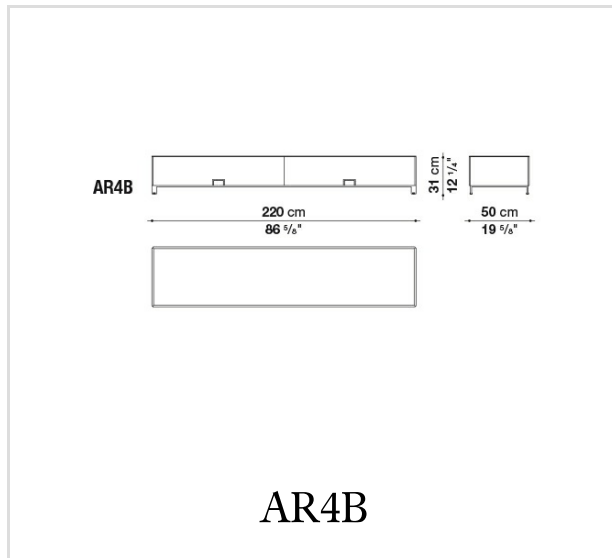

Feet:

steel and plastic material

Technical drawings

B&B Italia reserves the right to make technological and aesthetic improvements to its models, including changes to the sizes and materials, without notice. The technical drawings do not define the details of the product. The measurements shown are indicative and may undergo changes. In particular, the dimensions relevant to the padded parts are subject to usage tolerances over time caused by the normal adjustment of the padding. For the specific information, please contact the dealer closest to you.