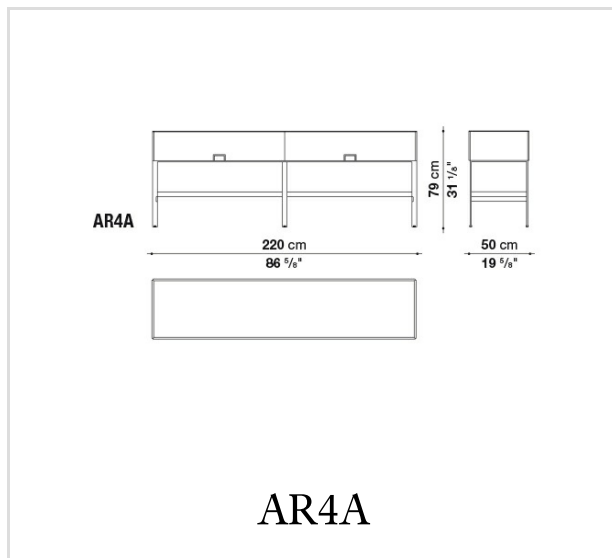

Feet:

steel and plastic material

Technical drawings

B&B Italia reserves the right to make technological and aesthetic improvements to its models, including changes to the sizes and materials, without notice. The technical drawings do not define the details of the product. The measurements shown are indicative and may undergo changes. In particular, the dimensions relevant to the padded parts are subject to usage tolerances over time caused by the normal adjustment of the padding. For the specific information, please contact the dealer closest to you.