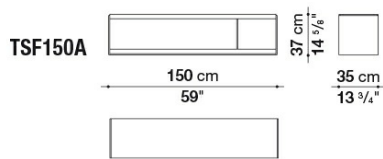

Technical drawings

TSF120

TSF120V