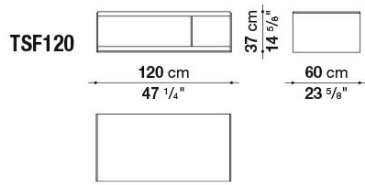

Technical drawings

TSF120