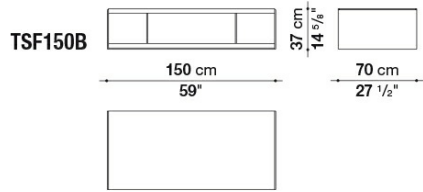

TSF150A

TSF150B