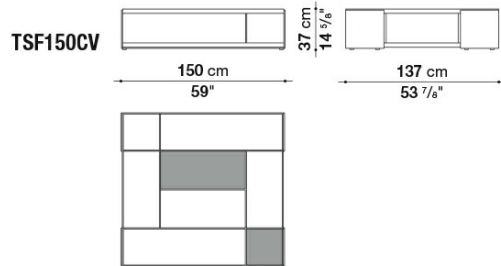

TSF150CV

B&B Italia reserves the right to make technological and aesthetic improvements to its models, including changes to the sizes and materials, without notice. The technical drawings do not define the details of the product. The measurements shown are indicative and may undergo changes. In particular, the dimensions relevant to the padded parts are subject to usage tolerances over time caused by the normal adjustment of the padding. For the specific information, please contact the dealer closest to you.