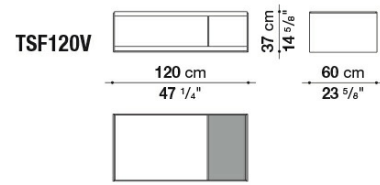

Baseboard:

bright chromed, painted black chrome or bronzed nickel painted drawn steel

Adjustable feet:

steel and plastic material

Technical drawings

TSF120

TSF120V

TSF150A