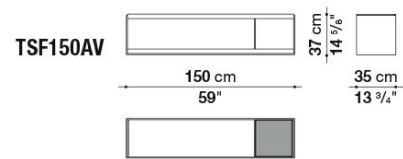

Baseboard:

bright chromed, painted black chrome or bronzed nickel painted drawn steel

Adjustable feet:

steel and plastic material

Technical drawings

TSF120

TSF120V

TSF150A