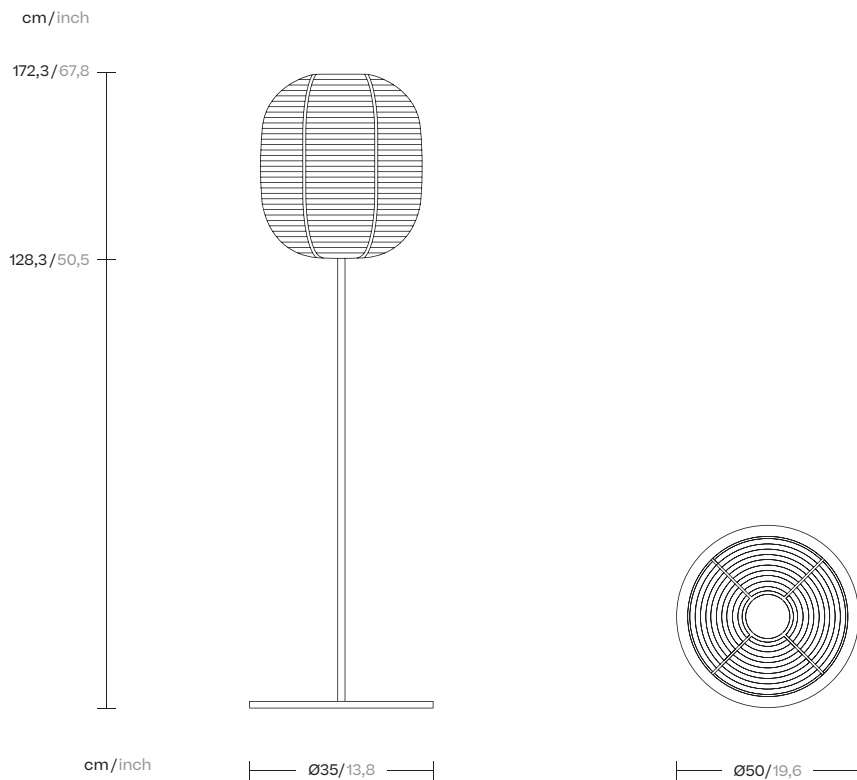

Bela floor lamp

Designer
Doshi Levien

Collection
Objects

Reference
KS5700300

1/3

Because spaces come to life through the objects that adorn them, Kettal has developed a range of exterior decoration and design products.

kettal