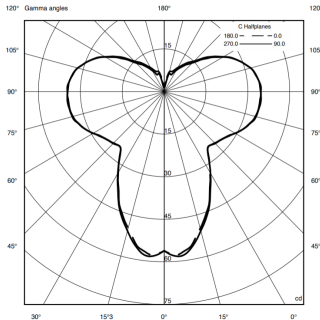

## Characteristics

|                                 |                       |
|---------------------------------|-----------------------|
| Normative compliance            | UNE-EN 60598-2-4:199  |
| Module light source             | E27 LED bulb          |
| Liquid Ingress Protection (IP)  | IP65                  |
| Input Voltage                   | 230Vac CE - 120Vac UL |
| Weight                          | 13 Kg / 29 Lbs        |
| Energy efficiency class (C.E.E) | A++                   |
| Potencia máxima (W)             | 60 W                  |
| Frequency (Hz)                  | 50/60 Hz              |
| Color Temperature (°K)          | 2700 °K               |
| Luminous Flux (lm)              | 2000 lm               |
| IRC (CRI number)                | >90                   |
| Luminous efficiency (lm/W)      | 83 lm/W               |
| Lifetime (h)                    | >50000                |
| Cable Length (m)                | 5 m                   |