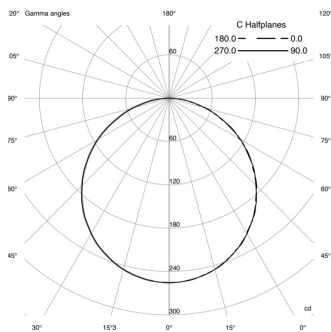

kettal

Half Dome Outdoor Floor Lamp

Designer
Naoto Fukasawa

Collection
Objects

Reference
KS5700100

2/3

Lamp head movement

Sensor movement (turn on/off)