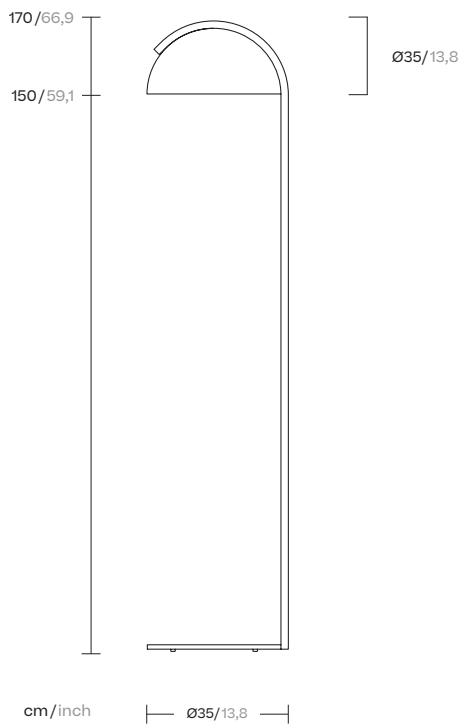

Half Dome Outdoor
Floor Lamp
by Naoto Fukasawa

kettal

Half Dome Outdoor Floor Lamp

Designer
Naoto Fukasawa

Collection
Objects

Reference
KS5700100

1/3

Because spaces come to life through the objects that adorn them, Kettal has developed a range of exterior decoration and design products.

kettal

Half Dome Outdoor Floor Lamp

Designer
Naoto Fukasawa

Collection
Objects

Reference
KS5700100

2/3

Lamp head movement

Sensor movement (turn on/off)