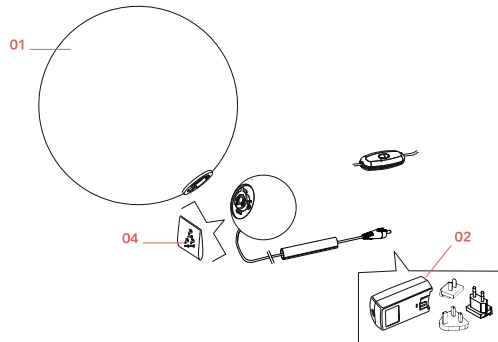

Spare Parts

01.	Copycat White glass diffuser	F1950009
02.	Black plug assembly kit & 24V driver	RF3320100
04.	Copycat Kit of snap springs and fixing screws	RF1951100