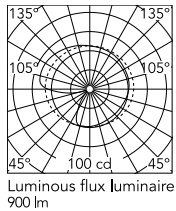

Physical

Colour	24K Gold
Length (mm)	298
Cord colour	Black
Net weight (kg)	3.6
Package volume (m3)	0.07
IP internal	20

Download

[Mounting instructions](#) PDF

[Mounting instructions](#) PDF

Photometric Files

[LDT / IES](#) LDT

Technical Drawings

[2D](#) ZIP

[3D](#) ZIP

Schematic light drawing

Photometric

Lighting type	Total
Light distribution	Asymmetric
CCT (K)	2700
Extreme cut off	No

Electrical