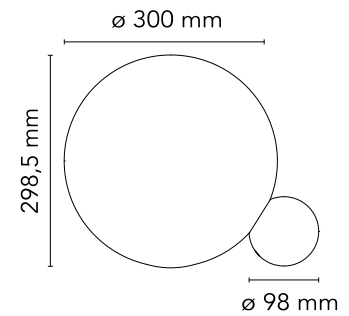

Are you a professional and your project needs consulting and support?

[BOOK AN APPOINTMENT](#)

Main specifications

EAN	8059607001776
Mounting	Table
Environments	Indoor dry location
Light source type	LED
Light sources included	Yes
LED type	LED array
Power (W)	16
Lumen Output (lm)	900

Physical

Colour	24K Gold
Length (mm)	298
Cord colour	Black
Net weight (kg)	3.6
Package volume (m3)	0.07
IP internal	20

Download

[Mounting instructions](#) PDF

[Mounting instructions](#) PDF

Photometric Files

[LDT / IES](#) LDT

Technical Drawings

[2D](#) ZIP

[3D](#) ZIP

Schematic light drawing

Photometric

Lighting type	Total
Light distribution	Asymmetric
CCT (K)	2700
Extreme cut off	No

Electrical