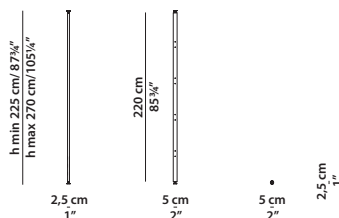

Struttura contenitore in **vetro temperato extra chiaro, spessore 6mm, o in multistrato impiallacciato in acero miele o in acero tinto nero.** Top e basamento in **massello di acero miele o tinto nero con rivestimento in pelle.** Supporti e maniglia in ottone satinato.

Modular article*. **Available fastened to ceiling or to wall.** Matte black-varnished supporting aluminium tubular frame, fastened to ceiling or to wall through satin brass pins. **For heights over 376 cm, 146³/₄" we recommend using pins with screws.** Shelves' supports in satin brass **available also in jointed version.** Shelves with frame in **black-stained maple with inside in cane or leather-covered, frame in honey maple with inside in black cane or leather-covered.** Optional storage ring in satin brass **only available for leather-covered shelves.**

***Si consiglia di allegare all'ordine un disegno della composizione richiesta.**

***We recommend sending a technical drawing of the composition required along with the order.**

2,5 x 5 h225/270

Montante terminale a soffitto.
Ceiling terminal upright.