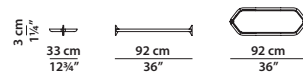

62 x 33 h15

Mensola con ring contenitore.
Shelf with storage ring.

62 x 33 h15

Mensola con ring contenitore
e supporto snodabile
Shelf with storage ring
and jointed support.

92 x 33 h3

Mensola. Shelf.

92 x 33 h3

Mensola con supporto snodabile.
Shelf with jointed support.

92 x 33 h15

Mensola con ring contenitore.
Shelf with storage ring.

92 x 33 h15

Mensola con ring contenitore e supporto snodabile
Shelf with storage ring and jointed support.