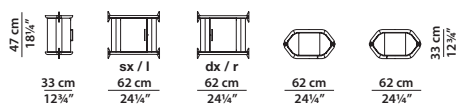

Possibilità di disporre in altezza massimo 6 mensole.
It is possible to put a maximum of 6 shelves in height.

62 x 33 h3

Mensola. Shelf.

62 x 33 h3

Mensola con supporto snodabile.
Shelf with jointed support.

62 x 33 h15

Mensola con ring contenitore.
Shelf with storage ring.

62 x 33 h15

Mensola con ring contenitore
e supporto snodabile
Shelf with storage ring
and jointed support.

92 x 33 h3

Mensola. Shelf.

92 x 33 h3

Mensola con supporto snodabile.
Shelf with jointed support.

92 x 33 h15

Mensola con ring contenitore.
Shelf with storage ring.

92 x 33 h15

Mensola con ring contenitore e supporto snodabile
Shelf with storage ring and jointed support.

62 x 33 h47 | 0,15 m³

Contenitore in legno dx/sx. R/L wood box.

62 x 33 h47 | 0,15 m³

Contenitore in vetro dx/sx. R/L glass box.

92 x 33 h47 | 0,20 m³

Contenitore in legno dx/sx. R/L wood box.