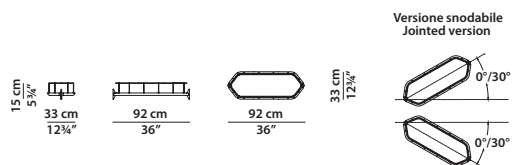

62 x 33 h15

Mensola con ring contenitore.
Shelf with storage ring.

62 x 33 h15

Mensola con ring contenitore
e supporto snodabile
Shelf with storage ring
and jointed support.

92 x 33 h3

Mensola. Shelf.

92 x 33 h3

Mensola con supporto snodabile.
Shelf with jointed support.

92 x 33 h15

Mensola con ring contenitore.
Shelf with storage ring.

92 x 33 h15

Mensola con ring contenitore e supporto snodabile
Shelf with storage ring and jointed support.

62 x 33 h47 | 0,15 m³

Contenitore in legno dx/sx. R/L wood box.

62 x 33 h47 | 0,15 m³

Contenitore in vetro dx/sx. R/L glass box.

92 x 33 h47 | 0,20 m³

Contenitore in legno dx/sx. R/L wood box.