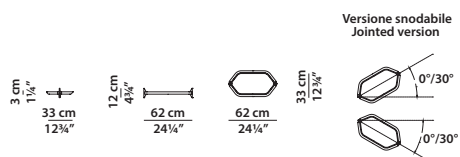

Possibilità di disporre in altezza massimo 6 mensole.
It is possible to put a maximum of 6 shelves in height.

62 x 33 h3

Mensola. Shelf.

62 x 33 h3

Mensola con supporto snodabile.
Shelf with jointed support.

62 x 33 h15

Mensola con ring contenitore.
Shelf with storage ring.

62 x 33 h15

Mensola con ring contenitore
e supporto snodabile
Shelf with storage ring
and jointed support.

92 x 33 h3

Mensola. Shelf.

92 x 33 h3