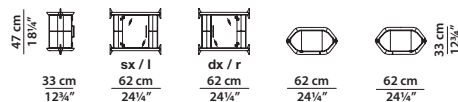

Possibilità di disporre in altezza massimo 6 mensole.
It is possible to put a maximum of 6 shelves in height.

62 x 33 h3

Mensola. Shelf.

62 x 33 h3

Mensola con supporto snodabile.
Shelf with jointed support.

62 x 33 h15

Mensola con ring contenitore.
Shelf with storage ring.

62 x 33 h15

Mensola con ring contenitore
e supporto snodabile
Shelf with storage ring
and jointed support.

92 x 33 h3

Mensola. Shelf.

92 x 33 h3

Mensola con supporto snodabile.
Shelf with jointed support.

92 x 33 h15

Mensola con ring contenitore.
Shelf with storage ring.

92 x 33 h15

Mensola con ring contenitore e supporto snodabile
Shelf with storage ring and jointed support.

62 x 33 h47 | 0,15 m³

Contenitore in legno dx/sx. R/L wood box.

62 x 33 h47 | 0,15 m³

Contenitore in vetro dx/sx. R/L glass box.

92 x 33 h47 | 0,20 m³

Contenitore in legno dx/sx. R/L wood box.