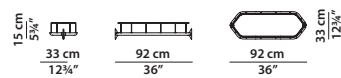

Possibilità di disporre in altezza massimo 6 mensole.
It is possible to put a maximum of 6 shelves in height.

62 x 33 h3

Mensola. Shelf.

62 x 33 h3

Mensola con supporto snodabile.
Shelf with jointed support.

62 x 33 h15

Mensola con ring contenitore.
Shelf with storage ring.

62 x 33 h15

Mensola con ring contenitore
e supporto snodabile
Shelf with storage ring
and jointed support.

92 x 33 h3

Mensola. Shelf.

92 x 33 h3

Mensola con supporto snodabile.
Shelf with jointed support.

92 x 33 h15

Mensola con ring contenitore.
Shelf with storage ring.

92 x 33 h15

Mensola con ring contenitore e supporto snodabile
Shelf with storage ring and jointed support.

62 x 33 h47 | 0,15 m³

Contenitore in legno dx/sx. R/L wood box.

62 x 33 h47 | 0,15 m³

Contenitore in vetro dx/sx. R/L glass box.

92 x 33 h47 | 0,20 m³

Contenitore in legno dx/sx. R/L wood box.