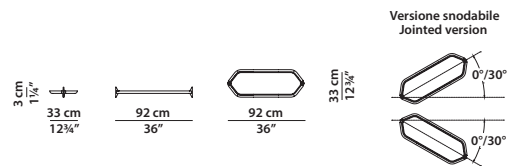

Possibilità di disporre in altezza massimo 6 mensole.
It is possible to put a maximum of 6 shelves in height.

62 x 33 h3

Mensola. Shelf.

62 x 33 h3

Mensola con supporto snodabile.
Shelf with jointed support.

62 x 33 h15

Mensola con ring contenitore.
Shelf with storage ring.

62 x 33 h15

Mensola con ring contenitore
e supporto snodabile
Shelf with storage ring
and jointed support.

92 x 33 h3

Mensola. Shelf.

92 x 33 h3

Mensola con supporto snodabile.
Shelf with jointed support.

92 x 33 h15

Mensola con ring contenitore.
Shelf with storage ring.

92 x 33 h15

Mensola con ring contenitore e supporto snodabile
Shelf with storage ring and jointed support.