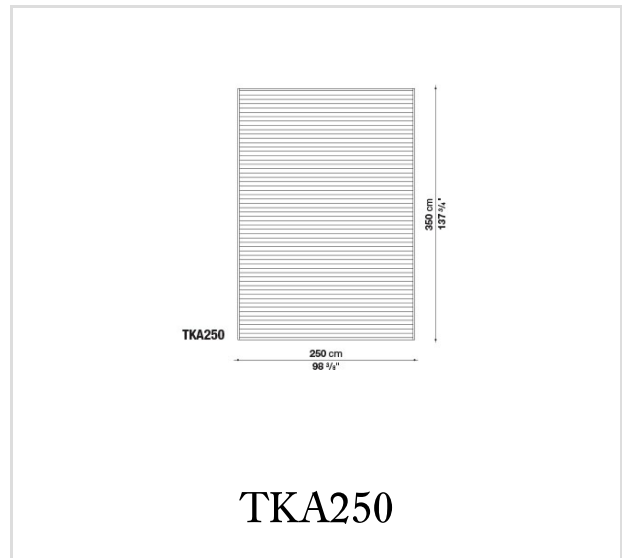

Kaleidos

ACCESSORIES

CR&S

Description

The Kaleidos collection of carpets helps to create refined outdoor areas. The carpets are characterised by a braided structure made using a multicolour blend of 100% polyolefin carpet yarns, marked by permeability and breathability, which make the products entirely suitable for use outdoors. All the products are reversible. The carpets are available in standard sizes (rectangular of cm 200 x 300, 250 x 350, 300 x 400). Moreover, they can also be cut to size.

Technical information

Carpet

braided ropes with dyed Olyna FLYER® fibre

Composition

100% polyolefin

Technical drawings

B&B Italia reserves the right to make technological and aesthetic improvements to its models, including changes to the sizes and materials, without notice. The technical drawings do not define the details of the product. The measurements shown are indicative and may undergo changes. In particular, the dimensions relevant to the padded parts are subject to usage tolerances over time caused by the normal adjustment of the padding. For the specific information, please contact the dealer closest to you.