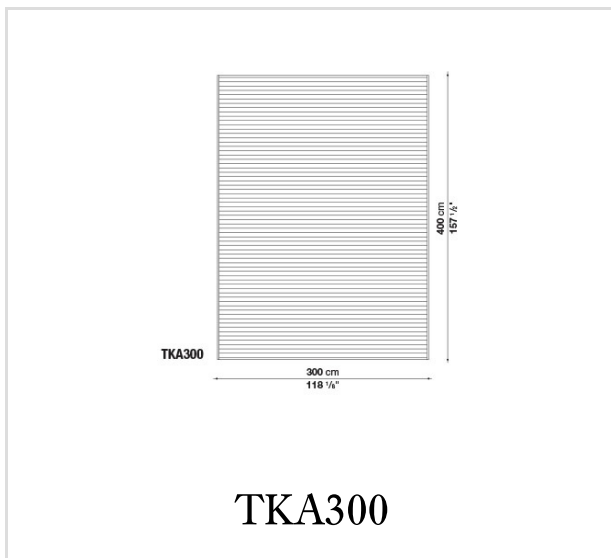

Kaleidos

ACCESSORIES

CR&S

Description

The Kaleidos collection of carpets helps to create refined outdoor areas. The carpets are characterised by a braided structure made using a multicolour blend of 100% polyolefin carpet yarns, marked by permeability and breathability, which make the products entirely suitable for use outdoors. All the products are reversible. The carpets are available in standard sizes (rectangular of cm 200 x 300, 250 x 350, 300 x 400). Moreover, they can also be cut to size.

Technical information

Carpet

braided ropes with dyed Olyna FLYER® fibre

Composition

100% polyolefin

Technical drawings

B&B Italia reserves the right to make technological and aesthetic improvements to its models, including changes to the sizes and materials, without notice. The technical drawings do not define the details of the product. The measurements shown are indicative and may undergo changes. In particular, the dimensions relevant to the padded parts are subject to usage tolerances over time caused by the normal adjustment of the padding. For the specific information, please contact the dealer closest to you.