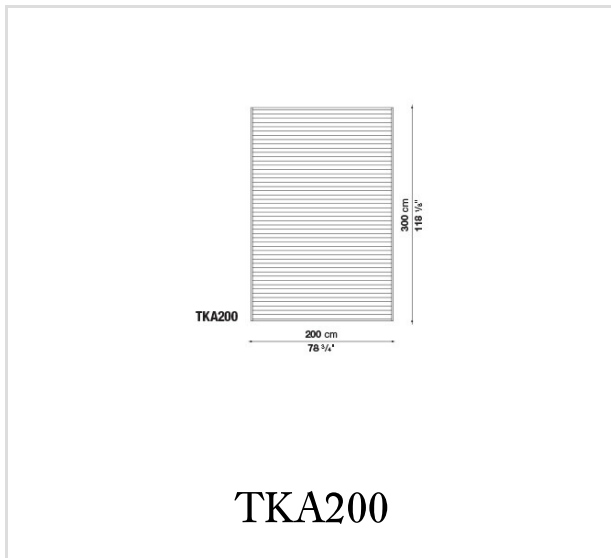

Kaleidos

ACCESSORIES

CR&S

Description

The Kaleidos collection of carpets helps to create refined outdoor areas. The carpets are characterised by a braided structure made using a multicolour blend of 100% polyolefin carpet yarns, marked by permeability and breathability, which make the products entirely suitable for use outdoors. All the products are reversible. The carpets are available in standard sizes (rectangular of cm 200 x 300, 250 x 350, 300 x 400). Moreover, they can also be cut to size.

Technical information

Carpet

braided ropes with dyed Olyna FLYER® fibre

Composition

100% polyolefin

Technical drawings

B&B Italia reserves the right to make technological and aesthetic improvements to its models, including changes to the sizes and materials, without notice. The technical drawings do not define the details of the product. The measurements shown are indicative and may undergo changes. In particular, the dimensions relevant to the padded parts are subject to usage tolerances over time caused by the normal adjustment of the padding. For the specific information, please contact the dealer closest to you.