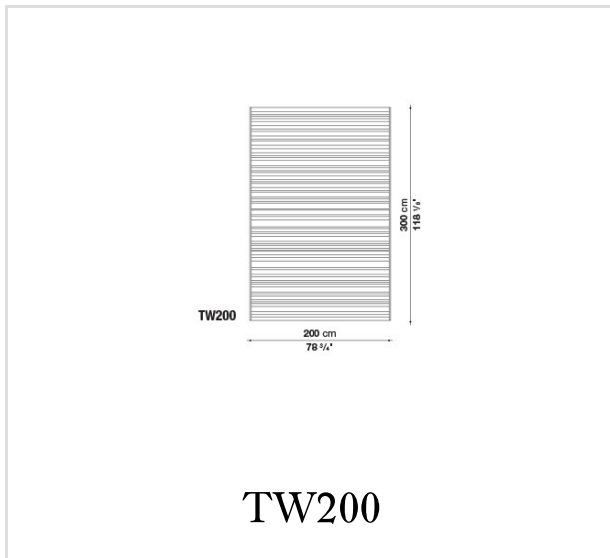

Twist

ACCESSORIES

CR&S

Description

The Twist collection of carpets, designed as a leitmotif between the seats and furnishings, helps to create elegantly versatile outdoor environments through the availability of 6 hues (rope, green, tortora, grey, anthracite and blue) and three standard sizes (rectangular of cm 200 x 300, 250 x 350, 300 x 400). Moreover, the carpets can also be cut to size. They are characterised by a braided structure made using 100% polyolefin carpet yarns, marked by permeability and breathability, which make the products entirely suitable for use outdoors. All the products are reversible.

Technical information

Carpet

braided ropes with dyed Olyna FLYER® fibre

Composition

100% polyolefin

Technical drawings

B&B Italia reserves the right to make technological and aesthetic improvements to its models, including changes to the sizes and materials, without notice. The technical drawings do not define the details of the product. The measurements shown are indicative and may undergo changes. In particular, the dimensions relevant to the padded parts are subject to usage tolerances over time caused by the normal adjustment of the padding. For the specific information, please contact the dealer closest to you.