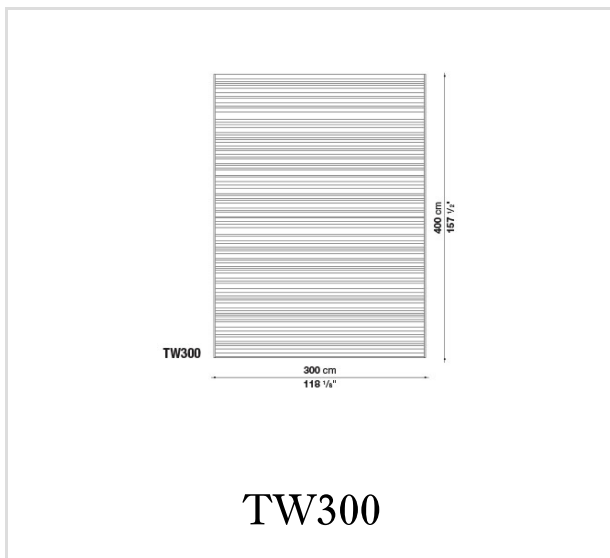

Twist

ACCESSORIES

CR&S

Description

The Twist collection of carpets, designed as a leitmotif between the seats and furnishings, helps to create elegantly versatile outdoor environments through the availability of 6 hues (rope, green, tortora, grey, anthracite and blue) and three standard sizes (rectangular of cm 200 x 300, 250 x 350, 300 x 400). Moreover, the carpets can also be cut to size. They are characterised by a braided structure made using 100% polyolefin carpet yarns, marked by permeability and breathability, which make the products entirely suitable for use outdoors. All the products are reversible.

Technical information

Carpet

braided ropes with dyed Olyna FLYER® fibre

Composition

100% polyolefin

Technical drawings

B&B Italia reserves the right to make technological and aesthetic improvements to its models, including changes to the sizes and materials, without notice. The technical drawings do not define the details of the product. The measurements shown are indicative and may undergo changes. In particular, the dimensions relevant to the padded parts are subject to usage tolerances over time caused by the normal adjustment of the padding. For the specific information, please contact the dealer closest to you.