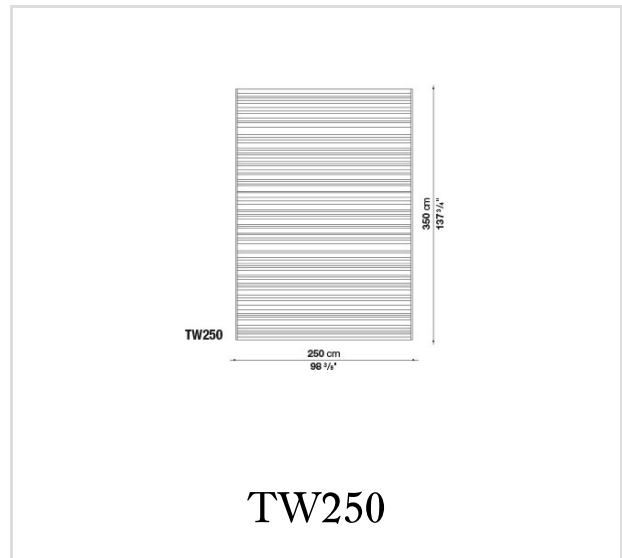

Twist

ACCESSORIES

CR&S

Description

The Twist collection of carpets, designed as a leitmotif between the seats and furnishings, helps to create elegantly versatile outdoor environments through the availability of 6 hues (rope, green, tortora, grey, anthracite and blue) and three standard sizes (rectangular of cm 200 x 300, 250 x 350, 300 x 400). Moreover, the carpets can also be cut to size. They are characterised by a braided structure made using 100% polyolefin carpet yarns, marked by permeability and breathability, which make the products entirely suitable for use outdoors. All the products are reversible.

Technical information

Carpet

braided ropes with dyed Olyna FLYER® fibre

Composition

100% polyolefin

Technical drawings

B&B Italia reserves the right to make technological and aesthetic improvements to its models, including changes to the sizes and materials, without notice. The technical drawings do not define the details of the product. The measurements shown are indicative and may undergo changes. In particular, the dimensions relevant to the padded parts are subject to usage tolerances over time caused by the normal adjustment of the padding. For the specific information, please contact the dealer closest to you.