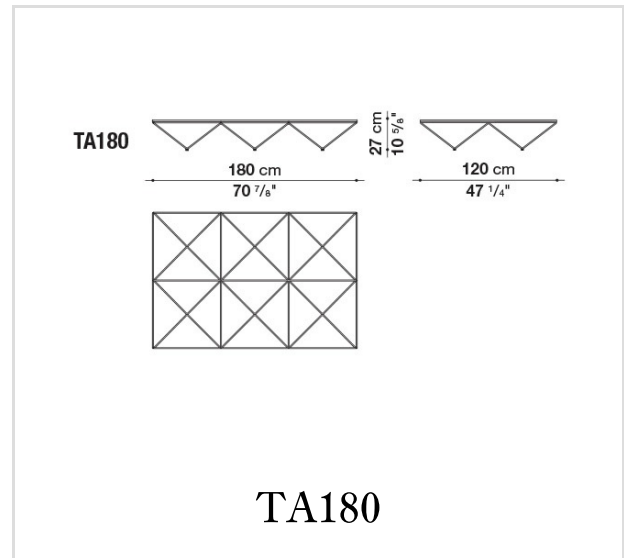

Technical drawings

B&B Italia reserves the right to make technological and aesthetic improvements to its models, including changes to the sizes and materials, without notice. The technical drawings do not define the details of the product. The measurements shown are indicative and may undergo changes. In particular, the dimensions relevant to the padded parts are subject to usage tolerances over time caused by the normal adjustment of the padding. For the specific information, please contact the dealer closest to you.