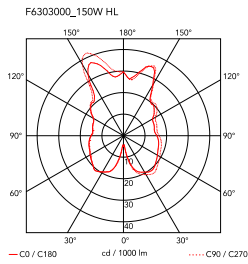

### Physical

Colour	Fumée
Length (mm)	395
Cord colour	Black
Cord length (mm)	1640
Net weight (kg)	4.5
Package volume (m3)	0.18
IP internal	20

### Technical Drawings

2D [↓ ZIP](#)

3D [↓ ZIP](#)

IK
00

## Schematic light drawing

### Photometric

Lighting type	Indirect, Direct
Light distribution	Symmetric
Extreme cut off	No