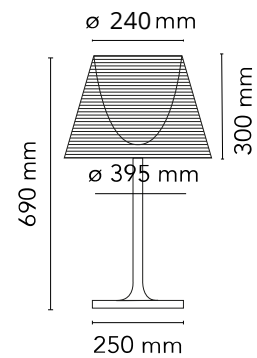

FLOS

F6303030 Fumée

KTribe Table 2

Designed by Philippe Starck, 2007

Halogen - 150W

Table luminaire providing diffused lighting. Base, rod support and diffuser support in diecast, polished and chrome-plated Zamak alloy. Base cover in black injection-molded PA (Nylon). Injection-molded PC (polycarbonate) opal inner diffuser. Outer diffusers in transparent or fumée PMMA (polymethylmethacrylate), and silver or bronze on the inner surface, by vacuum aluminum coating. Injection-molded PC (polycarbonate) upper ring, completely transparent or transparent diffuser and silver diffuser) or transparent brown for the outer bronze diffuser.

Are you a professional and your project needs consulting and support?

[BOOK AN APPOINTMENT](#)

Main specifications

Mounting	Table
Environments	Indoor dry location
Light source type	Bulb
Light sources included	No
Lamp category	Halogen
Lamp holders	E27
Icos	HSGS
Number of lamps	1
Power (W)	150

Physical

Colour	Fumée
Length (mm)	395
Cord colour	Black
Cord length (mm)	1640
Net weight (kg)	4.5
Package volume (m3)	0.18
IP internal	20

Download

Mounting instructions [↓ PDF](#)

Photometric Files

LDT / IES [↓ ZIP](#)

Technical Drawings

2D [↓ ZIP](#)

3D [↓ ZIP](#)

IK
00