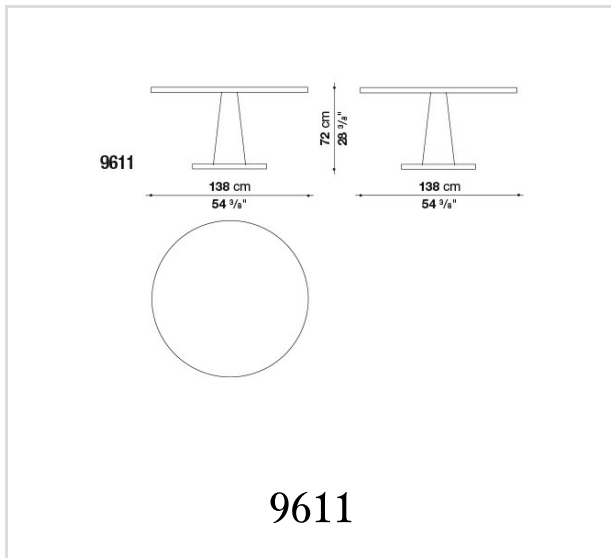

Adjustable feet:

steel and plastic material

Technical drawings

B&B Italia reserves the right to make technological and aesthetic improvements to its models, including changes to the sizes and materials, without notice. The technical drawings do not define the details of the product. The measurements shown are indicative and may undergo changes. In particular, the dimensions relevant to the padded parts are subject to usage tolerances over time caused by the normal adjustment of the padding. For the specific information, please contact the dealer closest to you.