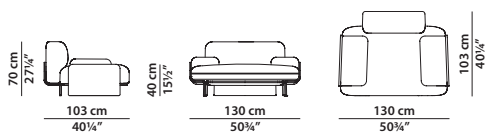

We recommend making the structure of this model with stiff leathers and the seat with soft ones; .Cushions (seat and back included) available in soft leathers only. 

110 x 87 h70 | 0,80 m³

Poltrona. Armchair.

130 x 103 h70 | 0,80 m³

Poltrona con braccioli.
Armchair with armrests.

230 x 103 h70 | 2,05 m³

Divano. Sofa

320 x 103 h70 | 2,75 m³

Divano. Sofa

60 x 25

Cuscino in piuma d'oca lavata e sterilizzata.
Cushion in washed and sterilized goose down.