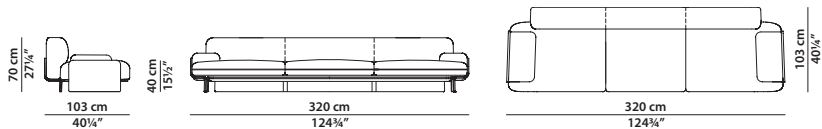

We recommend making the structure of this model with stiff leathers and the seat with soft ones; .Cushions (seat and back included) available in soft leathers only. 

110 x 87 h70 | 0,80 m³

Poltrona. Armchair.

130 x 103 h70 | 0,80 m³

Poltrona con braccioli.
Armchair with armrests.

230 x 103 h70 | 2,05 m³

Divano. Sofa

320 x 103 h70 | 2,75 m³

Divano. Sofa

60 x 25

Cuscino in piuma d'oca lavata e sterilizzata.
Cushion in washed and sterilized goose down.

60 x 40

Cuscino in piuma d'oca lavata e sterilizzata.
Cushion in washed and sterilized goose down.

85 x 25

Cuscino in piuma d'oca lavata e sterilizzata.
Cushion in washed and sterilized goose down.