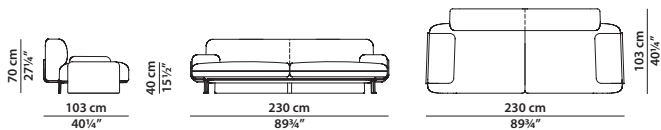

We recommend making the structure of this model with stiff leathers and the seat with soft ones; .Cushions (seat and back included) available in soft leathers only. 

110 x 87 h70 | 0,80 m³

Poltrona. Armchair.

130 x 103 h70 | 0,80 m³

Poltrona con braccioli.
Armchair with armrests.

230 x 103 h70 | 2,05 m³

Divano. Sofa

320 x 103 h70 | 2,75 m³

Divano. Sofa

60 x 25

Cuscino in piuma d'oca lavata e sterilizzata.
Cushion in washed and sterilized goose down.