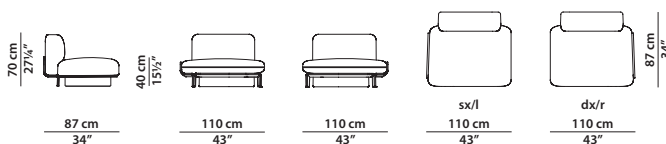

We recommend making the structure of this model with stiff leathers and the seat with soft ones; .Cushions (seat and back included) available in soft leathers only. 

110 x 87 h70 | 0,80 m³

Poltrona. Armchair.

130 x 103 h70 | 0,80 m³

Poltrona con braccioli.
Armchair with armrests.

230 x 103 h70 | 2,05 m³

Divano. Sofa

320 x 103 h70 | 2,75 m³

Divano. Sofa

60 x 25

Cuscino in piuma d'oca lavata e sterilizzata.
Cushion in washed and sterilized goose down.