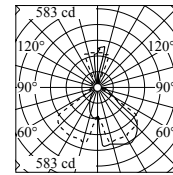

Optical

| | |
|--------------------|----------------|
| Lighting type | Indirect |
| Lamp type | QT-32 |
| Light distribution | Symmetric |
| Optical type | Diffused light |

| | E(x) | D(m) |
|---|------|-------|
| | h(m) | 113° |
| 1 | 583 | 3.02 |
| 2 | 146 | 6.04 |
| 3 | 65 | 9.06 |
| 4 | 36 | 12.08 |
| 5 | 23 | 15.11 |

Luminous flux luminaire
2870 lm

Electrical

| | |
|-----------|---------|
| Emergency | Without |
|-----------|---------|

Physical

| | |
|-------------|-------|
| Color | Raw |
| Orientation | Fixed |
| Weight (kg) | 28 |