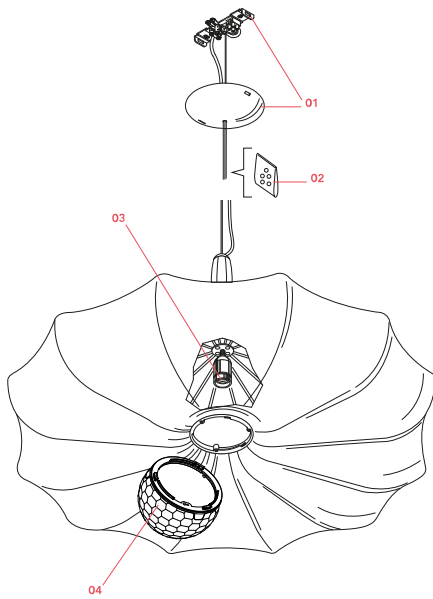

Spare Parts

01.	White rose assembly	RA3690209
02.	Kit of 5 or rings	RF05382
03.	Zeppelin 1 Assembly E27 Lamp Holder for Zeppelin	RF9800400
04.	Zeppelin 1 Crystal sphere diffuser assembly	RF9800300