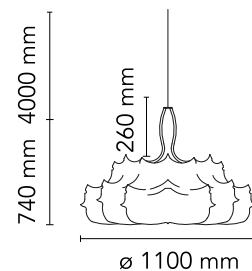

Halogen - 250W

Suspension lamp providing diffused lighting. White powder coated internal steel structure sprayed with a unique "cocoon" resin to create the diffuser which is then protected by a transparent sprayed on finish. Transparent polymethylmethacrylate (PMMA) "candles. Faceted crystal globe located at the lower center for a sparkle effect.

Are you a professional and your project needs consulting and support?

[BOOK AN APPOINTMENT](#)