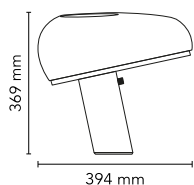

Snoopy

by Achille & Pier Giacomo Castiglioni , 1967

Table lamp giving direct light with enamelled metal reflector and white Carrara's marble base. It was designed by Achille e Pier Giacomo Castiglioni in 1967.