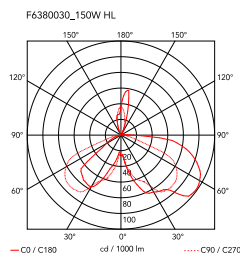

Mounting	Table
Environment	Indoor
Weight	7.9 Kg
Light sources available	1 x LED 8W E27 740lm 2700K [e] cod. RF25323 Dimmable 1 x LED 8W E27 740lm 3000K [e] cod. RF25317 Dimmable
Emergency	Without
Switching	ON-OFF dimmer with sensor located on marble base
Dimmer	Included
Voltage	220-240V
Power	MAX 150W
Battery	No
Supply included	No
Materials	Marble, Metal
Colors	<ul style="list-style-type: none"> ● F6380075 - Orange ● F6380039 - Green ● F6380030 - Black