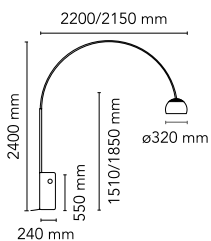

Arco

by Achille & Pier Giacomo Castiglioni , 1962

Floor lamp providing direct light. White Carrara marble base. Satin-finish stainless steel telescopic stem. Pressed, polished and zapon-varnished aluminum swiveling and height-adjustable reflector.

Mounting	Floor
Environment	Indoor
Weight	63.8 Kg
Light sources available	1 x RF28663 LED 10W E27 965lm 2700K CRI80 [e] Dimmable
Emergency	Without
Switching	on/off switch
Voltage	220-250V
Power	MAX 100W
Battery	No
Supply included	Yes
Cord Length	2700 mm
Materials	Aluminum, Marble, Stainless steel
Colors	● F0300000 - White marble