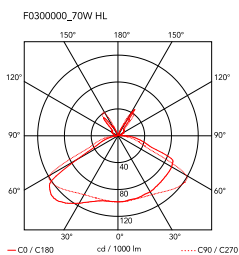

Arco

by Achille & Pier Giacomo Castiglioni , 1962

Floor lamp providing direct light. White Carrara marble base. Satin-finish stainless steel telescopic stem. Pressed, polished and zapon-varnished aluminum swiveling and height-adjustable reflector.

Mounting	Floor
Environment	Indoor
Weight	63.8 Kg
Light sources available	1 x RF28663 LED 10W E27 965lm 2700K CRI80 [e] Dimmable
Emergency	Without
Switching	on/off switch
Voltage	220-250V
Power	MAX 100W
Battery	No
Supply included	Yes
Cord Length	2700 mm
Materials	Aluminum, Marble, Stainless steel
Colors	● F0300000 - White marble