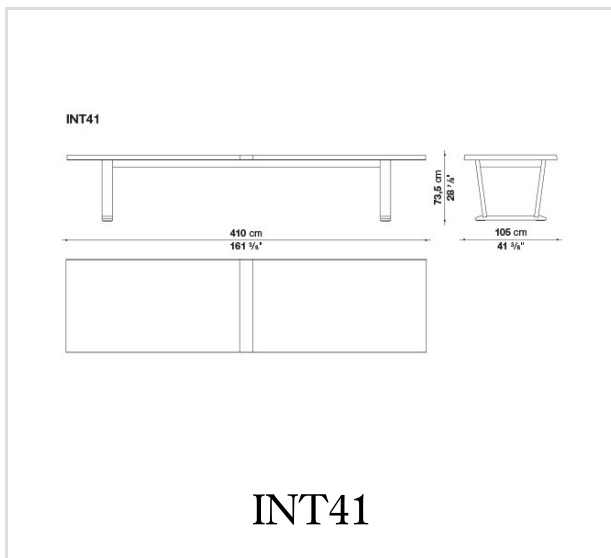


InToto

TABLES

Antonio Citterio

Description

A dining table entirely in wood with a characteristic minimal design that truly highlights the precious solid wood trestle structure. The table comes in two large sizes, cm.300x105, cm.350x105 and cm.410x105, in natural wenge, light brushed oak, black brushed oak, grey oak or smoked oak.

Technical information

Top

solid wood, veneered plywood panel with honeycomb-core and wood particles

Frame

solid wood

Ferrules

felt

Technical drawings