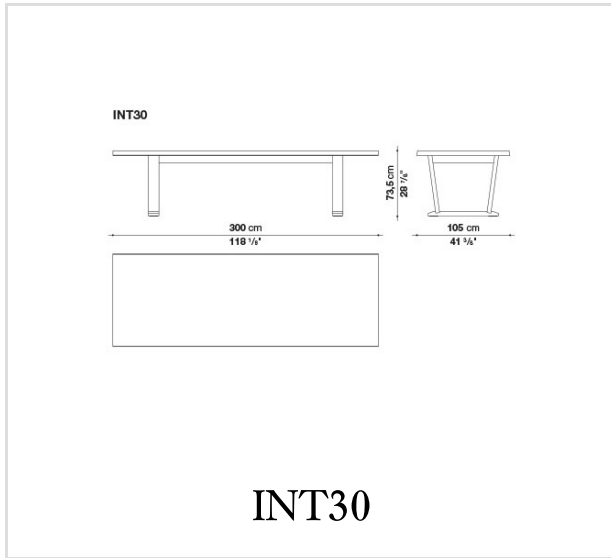


InToto

TABLES

Antonio Citterio

Description

A dining table entirely in wood with a characteristic minimal design that truly highlights the precious solid wood trestle structure. The table comes in two large sizes, cm.300x105, cm.350x105 and cm.410x105, in natural wenge, light brushed oak, black brushed oak, grey oak or smoked oak.

Technical information

Top

solid wood, veneered plywood panel with honeycomb-core and wood particles

Frame

solid wood

Ferrules

felt

Technical drawings

B&B Italia reserves the right to make technological and aesthetic improvements to its models, including changes to the sizes and materials, without notice. The technical drawings do not define the details of the product. The measurements shown are indicative and may undergo changes. In particular, the dimensions relevant to the padded parts are subject to usage tolerances over time caused by the normal adjustment of the padding. For the specific information, please contact the dealer closest to you.