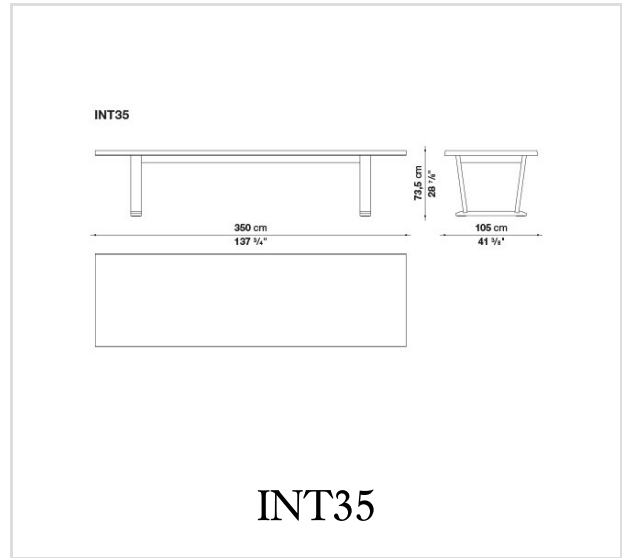


InToto

TABLES

Antonio Citterio

Description

A dining table entirely in wood with a characteristic minimal design that truly highlights the precious solid wood trestle structure. The table comes in two large sizes, cm.300x105, cm.350x105 and cm.410x105, in natural wenge, light brushed oak, black brushed oak, grey oak or smoked oak.

Technical information

Top

solid wood, veneered plywood panel with honeycomb-core and wood particles

Frame

solid wood

Ferrules

felt

Technical drawings

B&B Italia reserves the right to make technological and aesthetic improvements to its models, including changes to the sizes and materials, without notice. The technical drawings do not define the details of the product. The measurements shown are indicative and may undergo changes. In particular, the dimensions relevant to the padded parts are subject to usage tolerances over time caused by the normal adjustment of the padding. For the specific information, please contact the dealer closest to you.