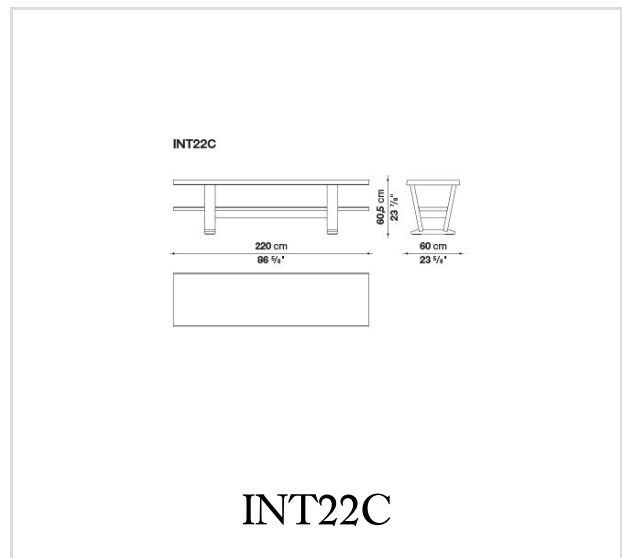


InToto

TABLES

Antonio Citterio

Description

A dining table entirely in wood with a characteristic minimal design that truly highlights the precious solid wood trestle structure. The table comes in two large sizes, cm.300x105, cm.350x105 and cm.410x105, in natural wenge, light brushed oak, black brushed oak, grey oak or smoked oak.

Technical information

Top

solid wood, veneered plywood panel with honeycomb-core and wood particles

Frame

solid wood

Ferrules

felt

Technical drawings