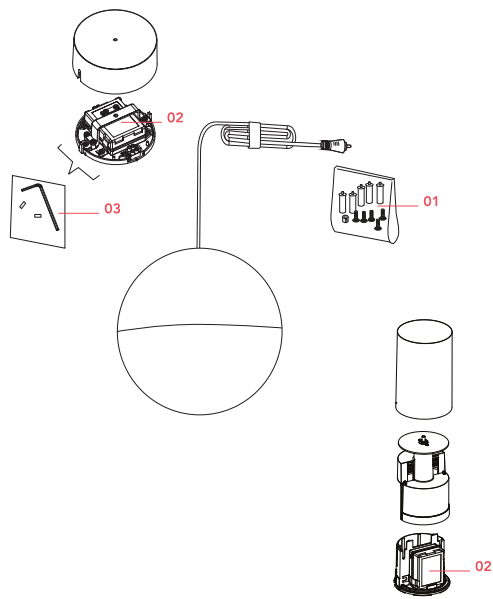

FLOS

■ F6488030 Black

String Light - Sphere head - 12mt cable - CASAMBI Ready

Designed by Michael Anastassiades, 2014

21W - 1515lm - 2700K

Suspension lamp providing diffused light. Black, white or blue varnished die-cast aluminium body coated with clear soft-touch varnish. Optical diffuser in opal PC. Suspension system of 12 metres with Kevlar reinforced coaxial cable. Available with wall/ceiling connection in black PC and power supply with floor switch in black varnished PC. The on/off switch is electronic with optical and touch dimm mechanism included or touch dimm and CASAMBI Ready version. Dimmer included. Compulsory to add either floor switch or ceiling/wall rose.

This product contains a light source of energy efficiency class D

Schematic light drawing

Luminous flux luminaire
1515 lm

Photometric

Light distribution	Roto symmetric
CCT (K)	2700

Electrical

Insulation class	III
Main voltage (Vac)	48
Forward voltage (V)	48
Power supply	Remote excluded
Power supply type	Electronic 48V
Batteries inside	No

Accessories & Power Supply

REQUIRED

F6484030

String Light Floor switch

REQUIRED

F6482030

String Light Rose

OPTIONAL

F6485030

String Light Kit cable

Spare Parts

01. String Light black hooks & cable clamps 5-unit kit RF6480130
02. Power supply unit for led RF22934
03. String Light Kit with allen key and screws for ceiling rose assembly RF6480200