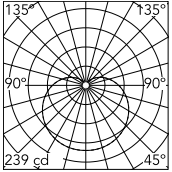

Schematic light drawing

Luminous flux luminaire
1515 lm

Photometric

Light distribution	Roto symmetric
CCT (K)	2700

Electrical

Insulation class	III
Main voltage (Vac)	48
Forward voltage (V)	48
Power supply	Remote excluded
Power supply type	Electronic 48V
Batteries inside	No