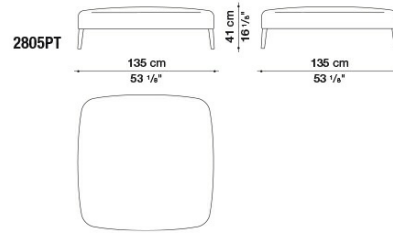

2835T

2805PT