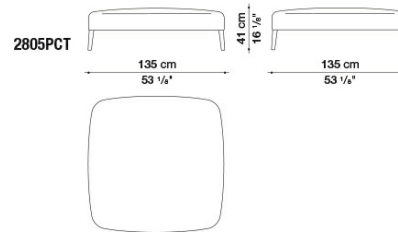

2805PCT

B&B Italia reserves the right to make technological and aesthetic improvements to its models, including changes to the sizes and materials, without notice. The technical drawings do not define the details of the product. The measurements shown are indicative and may undergo changes. In particular, the dimensions relevant to the padded parts are subject to usage tolerances over time caused by the normal adjustment of the padding. For the specific information, please contact the dealer closest to you.