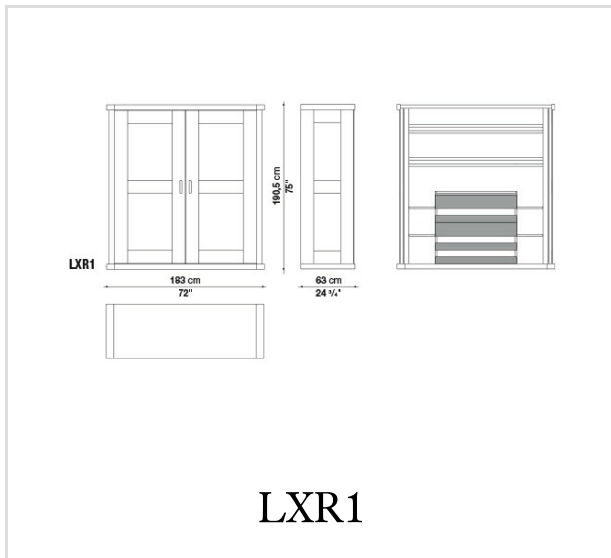

Technical drawings

B&B Italia reserves the right to make technological and aesthetic improvements to its models, including changes to the sizes and materials, without notice. The technical drawings do not define the details of the product. The measurements shown are indicative and may undergo changes. In particular, the dimensions relevant to the padded parts are subject to usage tolerances over time caused by the normal adjustment of the padding. For the specific information, please contact the dealer closest to you.