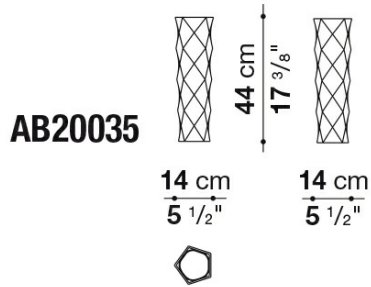

## Technical information

Materials:  
enamelled ceramic

Colours:  
internal: glossy white - external: matt white, matt black, gold foil or silver foil

---

# Technical drawings

JOKER\_AB20035

JOKER\_AB20036

JOKER\_AB20037

B&B Italia reserves the right to make technological and aesthetic improvements to its models, including changes to the sizes and materials, without notice. The technical drawings do not define the details of the product. The measurements shown are indicative and may undergo changes. In particular, the dimensions relevant to the padded parts are subject to usage tolerances over time caused by the normal adjustment of the padding. For the specific information, please contact the dealer closest to you.