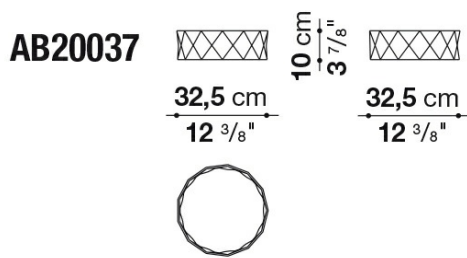

## Technical information

Materials:  
enamelled ceramic

Colours:  
internal: glossy white - external: matt white, matt black, gold foil or silver foil

---

# Technical drawings

JOKER\_AB20035

JOKER\_AB20036

JOKER\_AB20037

B&B Italia reserves the right to make technological and aesthetic improvements to its models, including changes to the sizes and materials, without notice. The technical drawings do not define the details of the product. The measurements shown are indicative and may undergo changes. In particular, the dimensions relevant to the padded parts are subject to usage tolerances over time caused by the normal adjustment of the padding. For the specific information, please contact the dealer closest to you.