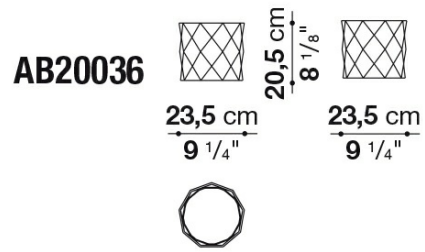

## Technical information

Materials:  
enamelled ceramic

Colours:  
internal: glossy white - external: matt white, matt black, gold foil or silver foil

---

# Technical drawings

JOKER\_AB20035

JOKER\_AB20036

JOKER\_AB20037

B&B Italia reserves the right to make technological and aesthetic improvements to its models, including changes to the sizes and materials, without notice. The technical drawings do not define the details of the product. The measurements shown are indicative and may undergo changes. In particular, the dimensions relevant to the padded parts are subject to usage tolerances over time caused by the normal adjustment of the padding. For the specific information, please contact the dealer closest to you.