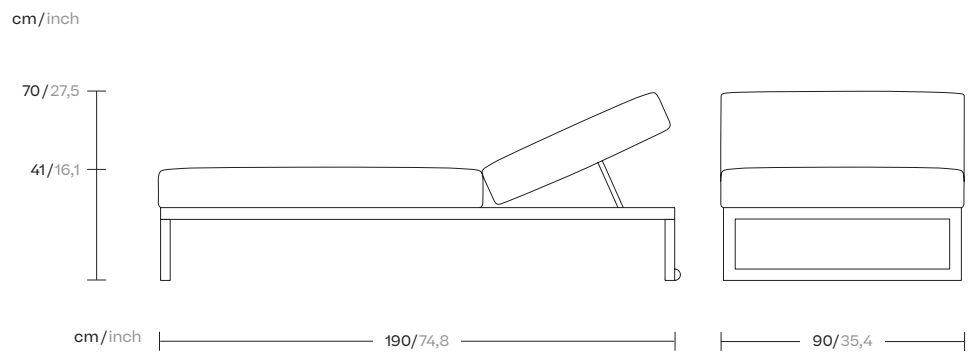

# 5 Position lounger

Designer  
Kettal Studio

Collection  
Landscape

Reference  
KS9401500

1/3

Landscape aims to be part of a project. It is not understood as an item apart, but instead relates to its environment and melds with it. It is the project that is important, not the product, and this is its essence. Its rationalist construction seeks to give order, form and structure to the outdoor space, although, in terms of function, it has been designed to give shelter: to shade and cool or protect from the rain and wind.