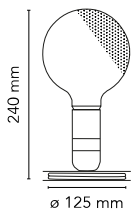

Lampadina

by Achille Castiglioni , 1972

Table lamp providing direct, diffused light. Anodized aluminum base serves to contain excess power cord. Bakelite lamp-holder, painted to match the switch in the orange and black colors. Clear globe lamp is partially sandblasted to diffuse the light.

Mounting	Table
Environment	Indoor
Weight	0.3 Kg
Light sources available	1 x LED E27 2W 2700K 200lm Global Sab. - RF24054- NO DIMM.
Emergency	Without
Switching	ON/OFF oscillating switch inside the lamp-holder, that can be activated from the outside
Voltage	230V
Power	MAX 5W
Battery	No
Supply included	Yes

Cord Length	2300 mm
Materials	Aluminum

Colors	<ul style="list-style-type: none"> ● F3299009 - White ● F3299039 - Green (NCS-S3050) ● F3299074 - Turquoise ● F3299042 - Violet ● F3300000 - Black ● F3299075 - Orange
---------------	--