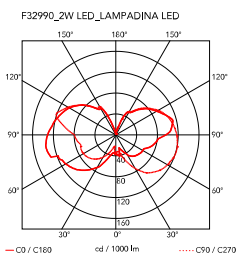

Lampadina

by Achille Castiglioni , 1972

Table lamp providing direct, diffused light. Anodized aluminum base serves to contain excess power cord. Bakelite lamp-holder, painted to match the switch in the orange and black colors. Clear globe lamp is partially sandblasted to diffuse the light.

Cord Length	2300 mm
Materials	Aluminum

Colors	<ul style="list-style-type: none"> ● F3299009 - White ● F3299039 - Green (NCS-S3050) ● F3299074 - Turquoise ● F3299042 - Violet ● F3300000 - Black ● F3299075 - Orange
---------------	--