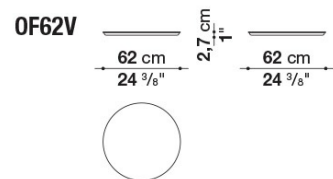

OTF62AG

OTF62G

OTF92

OTF92G

OF62V