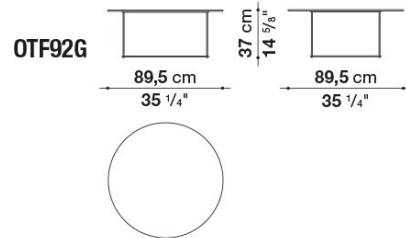

OTF62AG

OTF62G

OTF92

OTF92G

OF62V