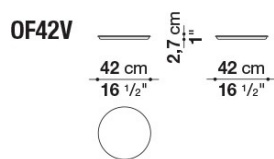

OTF62AG

OTF62G

OTF92

OTF92G

OF62V