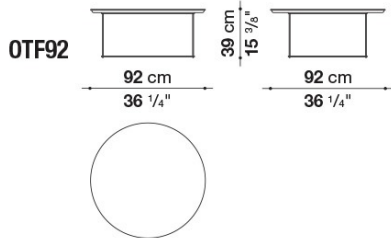

OTF62AG

OTF62G

OTF92

OTF92G

OF62V