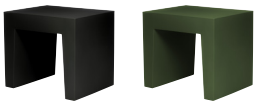

Available colors

Recycled Black
103980

Recycled Forest
103981

Concrete Seat Recycled

40 x 50 x 43 cm

Material

100% recycled polyethylene (LLDPE)

Weight product

5.2 kg

Stuffing

Seat can be filled with water and sand

Dimensions product

40 x 50 x 43 cm

Dimensions packaging

525 x 47 x 47 cm

Weight product + packaging

6.5 kg

Batchnumber

On the bottom

Cleaning instructions

Use a soft cloth, lukewarm water and liquid soft soap

Features

- Iconic multi-use product
- Fill it with water or sand to make it heavier
- Made in The Netherlands
- Made of European recycled materials

User recommendations

Please make sure it's positioned on solid ground to prevent it from falling over

Use

Indoor / Outdoor