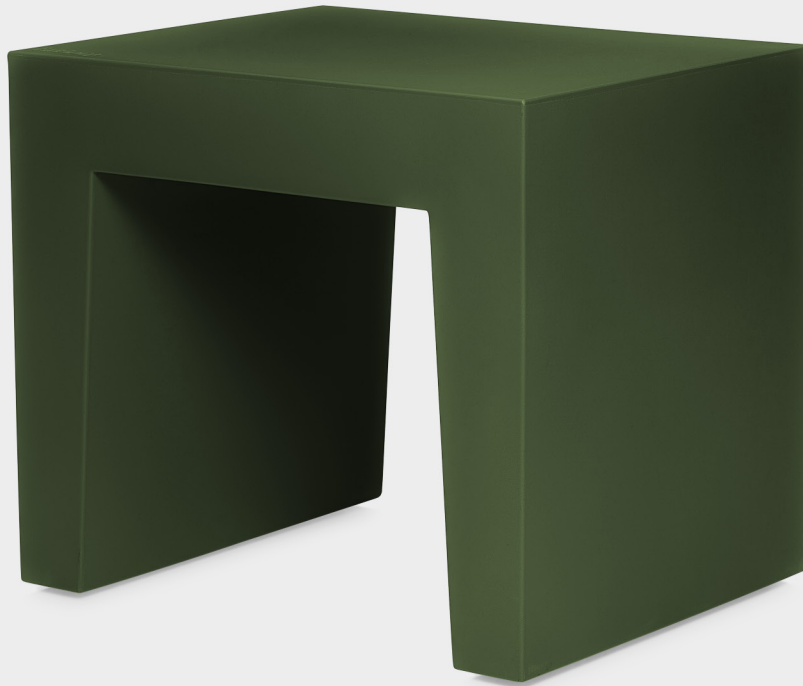

# CONCRETE SEAT RECYCLED

fatboy®

## Available colors

Recycled Black  
103980

Recycled Forest  
103981

## Concrete Seat Recycled

40 x 50 x 43 cm

### Dimensions product

40 x 50 x 43 cm