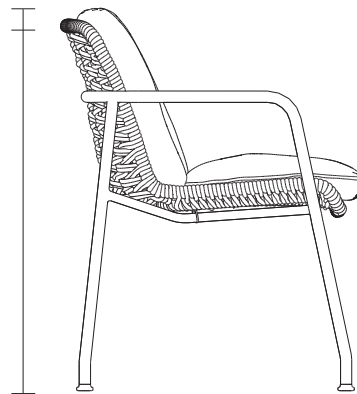

Tilos,
Stackable Dining
Armchair
by Antonio Citterio

kettal

Stackable Dining Armchair

Designer
Antonio Citterio

Collection
Tilos

Reference
KSB710600

1/2

The Tilos Collection takes inspiration from the archetypal seating of the 1950s and 1960s, traditionally crafted in bamboo and rattan. These forms have been reimagined using advanced technologies and modern industrial manufacturing techniques, resulting in a collection that feels both timeless and contemporary.

At its core, Tilos features a distinctive shell made of metal and woven acrylic rope, designed to cradle plush cushions while ensuring both comfort and durability.

cm/inch

88 / 34,65
82,5 / 32,48

67 / 26,28

47 / 18,5

cm/inch

65,5 / 25,79

61 / 24,02

kettal

Stackable Dining Armchair

Designer
Antonio Citterio

Collection
Tilos