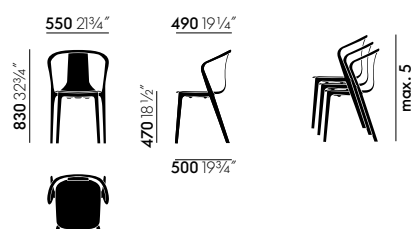

Belleville Chair

- **Seat shell, base and frame:** injection-moulded polyamide. Stackable up to 5 high.

Outdoor use: suitable for utilisation outdoors on a temporary or seasonal basis, following care instructions. After prolonged exposure to the elements, clean and store away in a dry, sheltered place to ensure lasting use and avoid any deterioration in appearance.

DIMENSIONS (in accordance with EN 1335-1:2000)

Belleville Chair

Belleville Armchair

COLOURS AND MATERIALS

12
deep black

Base

30
cream

94
moss grey