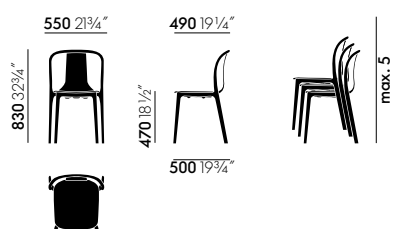

DIMENSIONS (in accordance with EN 1335-1:2000)

Belleville Chair