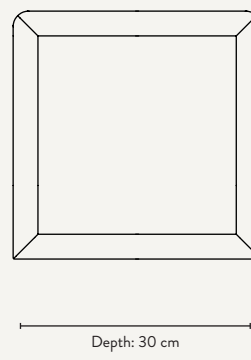

The mark of responsible forestry

LITTLE ARCHITECT TABLE

LITTLE ARCHITECT DESK

LITTLE ARCHITECT POCKET

LITTLE ARCHITECT STOOL

FRONT VIEW

SIDE VIEW

LITTLE ARCHITECT BENCH

FRONT VIEW

SIDE VIEW

LITTLE ARCHITECT CHAIR

FRONT VIEW

SIDE VIEW

### LITTLE ARCHITECT BENCH

Size: H: 30 x W: 62 x D: 30 cm  
 H: 11.8 x W: 24.4 x D: 11.8 in  
 Material: Solid ash wood and ash veneer with MDF core. FSC™ certified  
 Care: Wipe with a damp cloth  
 Info: Delivered flatpacked and unassembled. CE-tested. Registered design  
 Design: Collaboration with Says Who  
 Net. weight: 3.5 kg  
 Packsize: 1

### LITTLE ARCHITECT CHAIR

Size: H: 51 x W: 32 x D: 30 cm  
 H: 20.1 x W: 12.6 x D: 11.8 in  
 Material: Solid ash wood and ash veneer with MDF core. FSC™ certified  
 Care: Wipe with a damp cloth  
 Info: Delivered assembled. CE-tested. Registered design  
 Design: Collaboration with Says Who  
 Net. weight: 2.5 kg  
 Packsize: 1