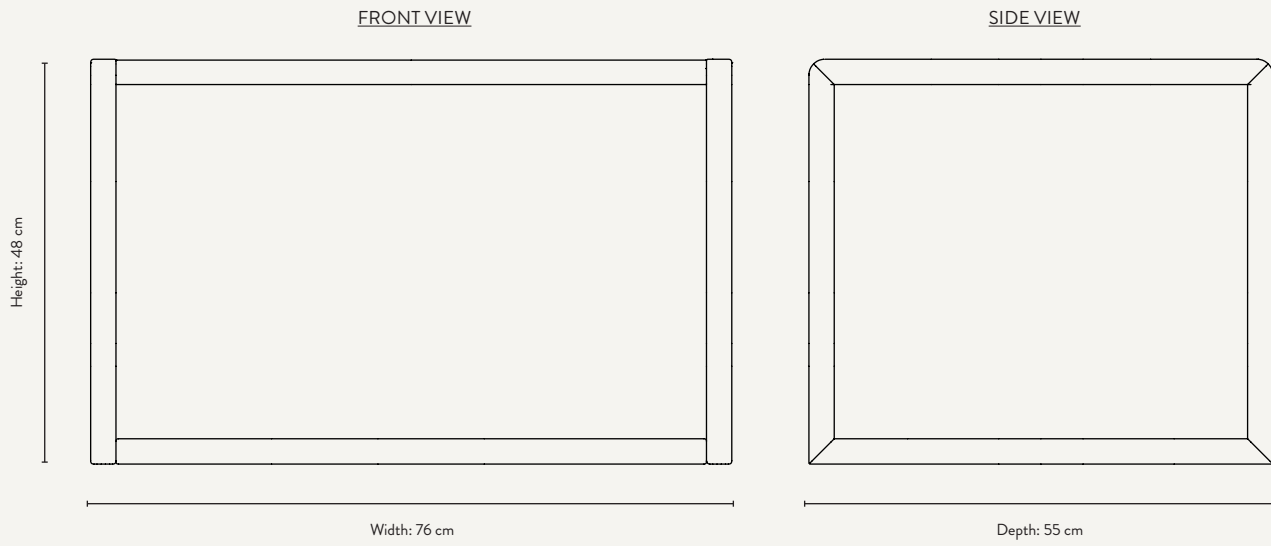

LITTLE ARCHITECT TABLE