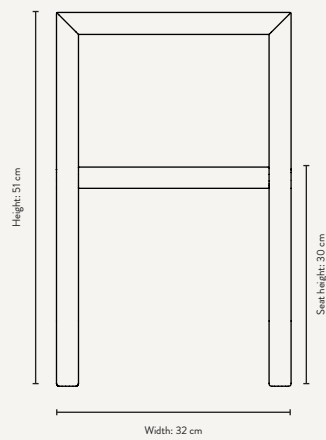

FRONT VIEW

SIDE VIEW

LITTLE ARCHITECT CHAIR

FRONT VIEW

SIDE VIEW

### LITTLE ARCHITECT BENCH

Size: H: 30 x W: 62 x D: 30 cm  
 H: 11.8 x W: 24.4 x D: 11.8 in  
 Material: Solid ash wood and ash veneer with MDF core. FSC™ certified  
 Care: Wipe with a damp cloth  
 Info: Delivered flatpacked and unassembled. CE-tested. Registered design  
 Design: Collaboration with Says Who  
 Net. weight: 3.5 kg  
 Packsize: 1

### LITTLE ARCHITECT CHAIR

Size: H: 51 x W: 32 x D: 30 cm  
 H: 20.1 x W: 12.6 x D: 11.8 in  
 Material: Solid ash wood and ash veneer with MDF core. FSC™ certified  
 Care: Wipe with a damp cloth  
 Info: Delivered assembled. CE-tested. Registered design  
 Design: Collaboration with Says Who  
 Net. weight: 2.5 kg  
 Packsize: 1

### LITTLE ARCHITECT DESK

Size: H: 60 x W: 70 x D: 45 cm  
 H: 23.6 x W: 27.6 x D: 17.7 in  
 Material: Solid ash wood and ash veneer with MDF core. FSC™ certified  
 Care: Wipe with a damp cloth  
 Info: Delivered flatpacked and unassembled. CE-tested. Registered design  
 Design: Collaboration with Says Who  
 Net. weight: 5.7 kg  
 Packsize: 1