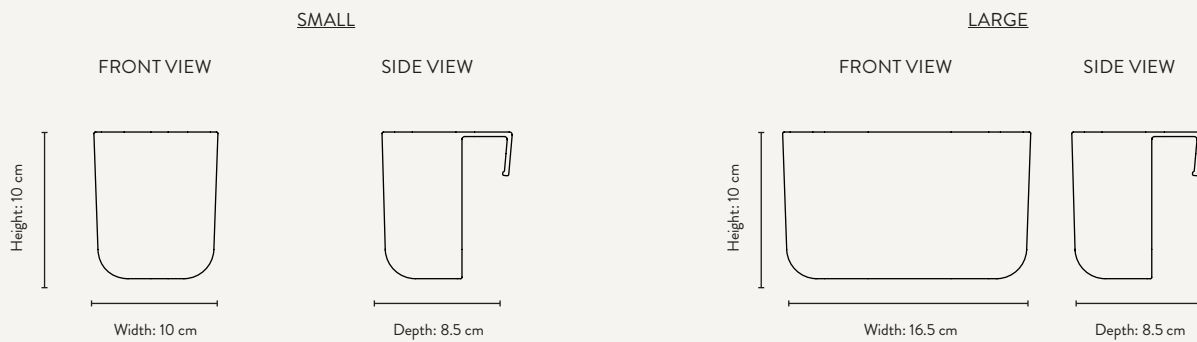

LITTLE ARCHITECT POCKET