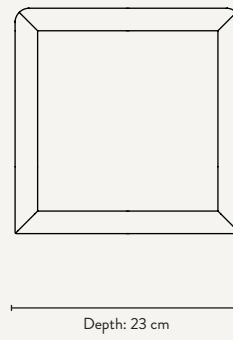

The mark of responsible forestry

LITTLE ARCHITECT TABLE

LITTLE ARCHITECT DESK

LITTLE ARCHITECT POCKET

LITTLE ARCHITECT STOOL

FRONT VIEW

SIDE VIEW

LITTLE ARCHITECT BENCH

FRONT VIEW

SIDE VIEW

LITTLE ARCHITECT CHAIR

FRONT VIEW

SIDE VIEW

### LITTLE ARCHITECT BENCH

Size: H: 30 x W: 62 x D: 30 cm  
 H: 11.8 x W: 24.4 x D: 11.8 in  
 Material: Solid ash wood and ash veneer with MDF core. FSC™ certified  
 Care: Wipe with a damp cloth  
 Info: Delivered flatpacked and unassembled. CE-tested. Registered design  
 Design: Collaboration with Says Who  
 Net. weight: 3.5 kg  
 Packsize: 1

### LITTLE ARCHITECT CHAIR

Size: H: 51 x W: 32 x D: 30 cm  
 H: 20.1 x W: 12.6 x D: 11.8 in  
 Material: Solid ash wood and ash veneer with MDF core. FSC™ certified  
 Care: Wipe with a damp cloth  
 Info: Delivered assembled. CE-tested. Registered design  
 Design: Collaboration with Says Who  
 Net. weight: 2.5 kg  
 Packsize: 1