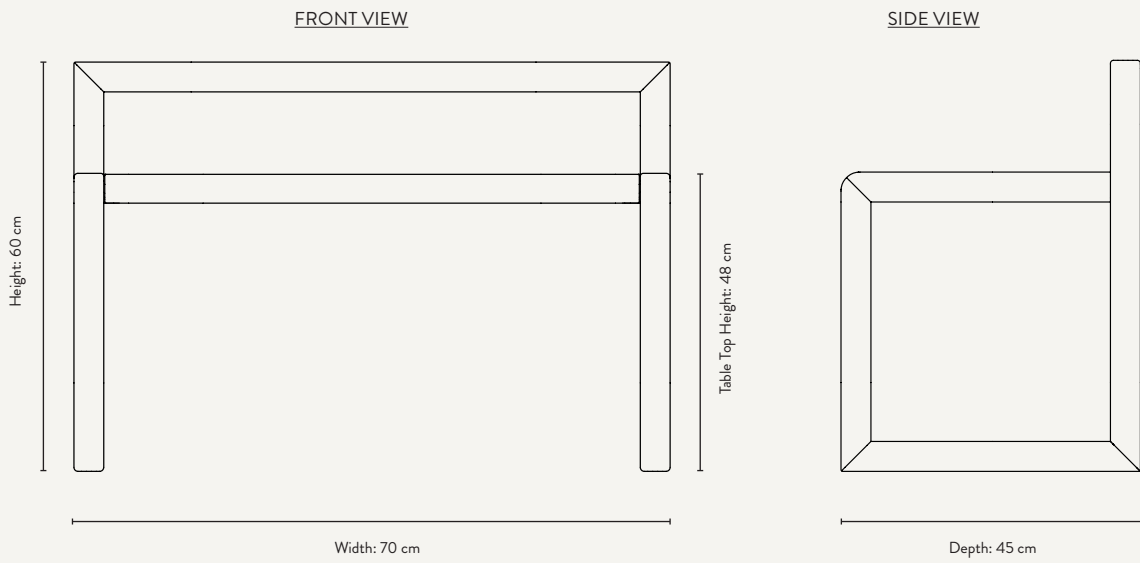

LITTLE ARCHITECT DESK