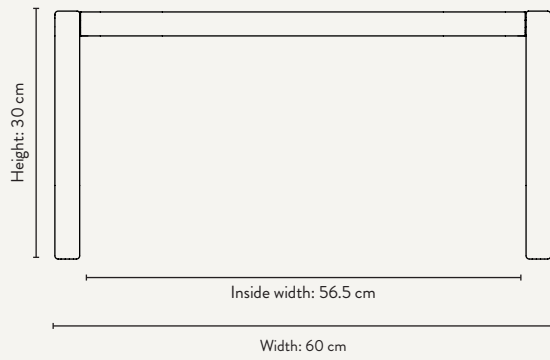

LITTLE ARCHITECT BENCH

FRONT VIEW