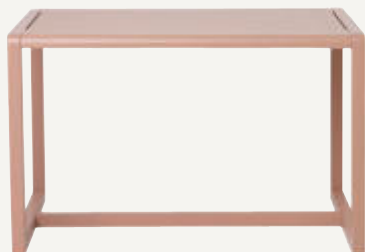

LITTLE ARCHITECT TABLE

Size: H: 48 x W: 76 x D: 55 cm
H: 18.9 x W: 29.9 x D: 21.7 in

Material: Solid ash wood and ash veneer with
MDF core. FSC™ certified

Care: Wipe with a damp cloth

Info: Delivered flatpacked and unassembled.
CE-tested. Registered design

Design: Collaboration with Says Who

Net. weight: 6.1 kg

Packsize: 1

3273
Grey

3274
Grey