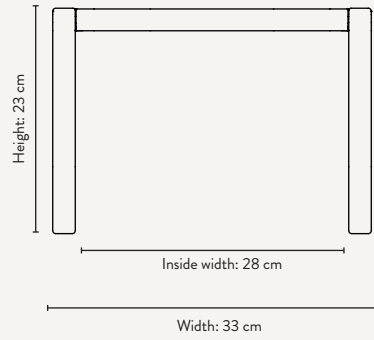

LITTLE ARCHITECT STOOL

FRONT VIEW