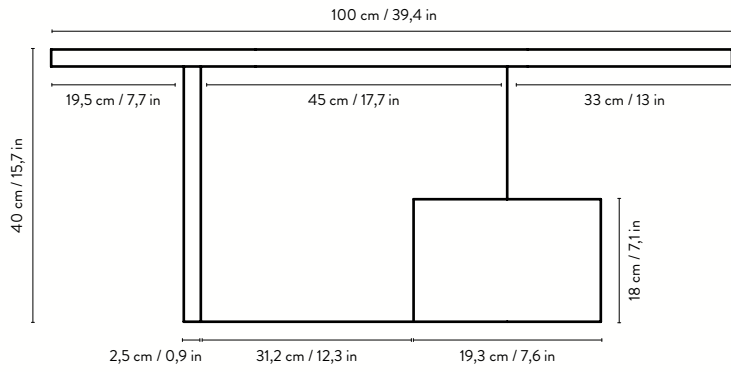

INSERT COFFEE TABLE – SIDE VIEW

INSERT SIDE TABLE – TOP VIEW