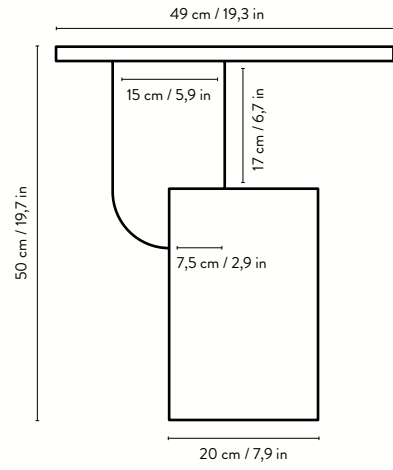

## INSERT COFFEE TABLE

Size: H: 40 x W: 100 x D: 60 cm  
H: 15.7 x W: 39.4 x D: 23.6 in  
Material: FSC™ certified solid ash. Oiled  
Care: Wipe with a damp cloth  
Do not leave the surface wet  
Info: Registered design  
Design: Mario Tsai  
Net. weight: 22.5 kg  
Packsizes: 1

## INSERT SIDE TABLE

Size: H: 50 x W: 49 x D: 34 cm  
H: 19.7 x W: 19.3 x D: 13.4 in  
Material: FSC™ certified solid ash. Oiled  
Care: Wipe with a damp cloth  
Do not leave the surface wet  
Info: Registered design  
Design: Mario Tsai  
Net. weight: 10 kg  
Packsizes: 1

INSERT COFFEE TABLE – FRONT VIEW

INSERT SIDE TABLE – FRONT VIEW

INSERT COFFEE TABLE – SIDE VIEW

INSERT SIDE TABLE – SIDE VIEW

INSERT COFFEE TABLE – TOP VIEW

INSERT SIDE TABLE – TOP VIEW

Space to feel comfortably you