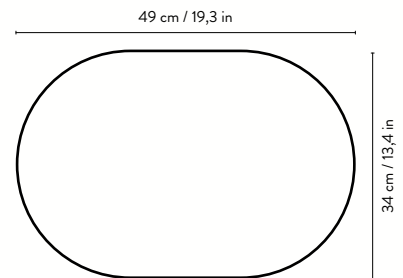

## INSERT COFFEE TABLE

Size: H: 40 x W: 100 x D: 60 cm  
H: 15.7 x W: 39.4 x D: 23.6 in  
Material: FSC™ certified solid ash. Oiled  
Care: Wipe with a damp cloth  
Do not leave the surface wet  
Info: Registered design  
Design: Mario Tsai  
Net. weight: 22.5 kg  
Packsizes: 1

## INSERT SIDE TABLE

Size: H: 50 x W: 49 x D: 34 cm  
H: 19.7 x W: 19.3 x D: 13.4 in  
Material: FSC™ certified solid ash. Oiled  
Care: Wipe with a damp cloth  
Do not leave the surface wet  
Info: Registered design  
Design: Mario Tsai  
Net. weight: 10 kg  
Packsizes: 1

INSERT COFFEE TABLE – FRONT VIEW

INSERT SIDE TABLE – FRONT VIEW

INSERT COFFEE TABLE – SIDE VIEW

INSERT SIDE TABLE – SIDE VIEW

INSERT COFFEE TABLE – TOP VIEW

INSERT SIDE TABLE – TOP VIEW

Space to feel comfortably you