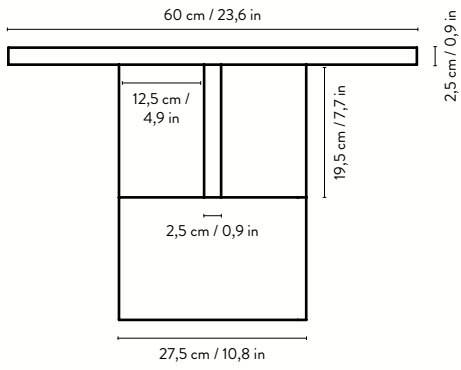

## INSERT COFFEE TABLE

Size: H: 40 x W: 100 x D: 60 cm  
H: 15.7 x W: 39.4 x D: 23.6 in  
Material: FSC™ certified solid ash. Oiled  
Care: Wipe with a damp cloth  
Do not leave the surface wet  
Info: Registered design  
Design: Mario Tsai  
Net. weight: 22.5 kg  
Packsizes: 1

## INSERT SIDE TABLE

Size: H: 50 x W: 49 x D: 34 cm  
H: 19.7 x W: 19.3 x D: 13.4 in  
Material: FSC™ certified solid ash. Oiled  
Care: Wipe with a damp cloth  
Do not leave the surface wet  
Info: Registered design  
Design: Mario Tsai  
Net. weight: 10 kg  
Packsizes: 1

INSERT COFFEE TABLE – FRONT VIEW

INSERT SIDE TABLE – FRONT VIEW

INSERT COFFEE TABLE – SIDE VIEW

INSERT SIDE TABLE – SIDE VIEW

INSERT COFFEE TABLE – TOP VIEW

INSERT SIDE TABLE – TOP VIEW

Space to feel comfortably you