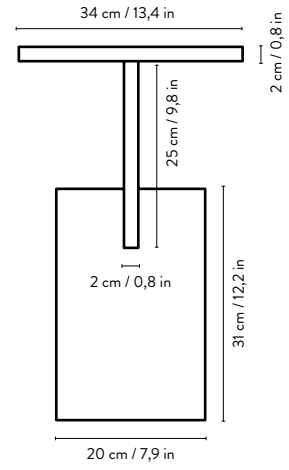

## INSERT COFFEE TABLE

Size: H: 40 x W: 100 x D: 60 cm  
H: 15.7 x W: 39.4 x D: 23.6 in  
Material: FSC™ certified solid ash. Oiled  
Care: Wipe with a damp cloth  
Do not leave the surface wet  
Info: Registered design  
Design: Mario Tsai  
Net. weight: 22.5 kg  
Packsizes: 1

## INSERT SIDE TABLE

Size: H: 50 x W: 49 x D: 34 cm  
H: 19.7 x W: 19.3 x D: 13.4 in  
Material: FSC™ certified solid ash. Oiled  
Care: Wipe with a damp cloth  
Do not leave the surface wet  
Info: Registered design  
Design: Mario Tsai  
Net. weight: 10 kg  
Packsizes: 1

INSERT COFFEE TABLE – FRONT VIEW

INSERT SIDE TABLE – FRONT VIEW

INSERT COFFEE TABLE – SIDE VIEW

INSERT SIDE TABLE – SIDE VIEW

INSERT COFFEE TABLE – TOP VIEW

INSERT SIDE TABLE – TOP VIEW

Space to feel comfortably you