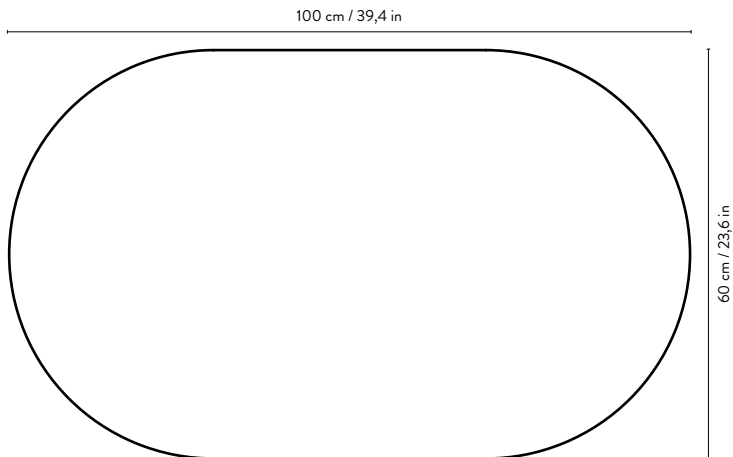

## INSERT COFFEE TABLE

Size: H: 40 x W: 100 x D: 60 cm  
H: 15.7 x W: 39.4 x D: 23.6 in  
Material: FSC™ certified solid ash. Oiled  
Care: Wipe with a damp cloth  
Do not leave the surface wet  
Info: Registered design  
Design: Mario Tsai  
Net. weight: 22.5 kg  
Packsizes: 1

## INSERT SIDE TABLE

Size: H: 50 x W: 49 x D: 34 cm  
H: 19.7 x W: 19.3 x D: 13.4 in  
Material: FSC™ certified solid ash. Oiled  
Care: Wipe with a damp cloth  
Do not leave the surface wet  
Info: Registered design  
Design: Mario Tsai  
Net. weight: 10 kg  
Packsizes: 1

INSERT COFFEE TABLE – FRONT VIEW

INSERT SIDE TABLE – FRONT VIEW

INSERT COFFEE TABLE – SIDE VIEW

INSERT SIDE TABLE – SIDE VIEW

INSERT COFFEE TABLE – TOP VIEW

INSERT SIDE TABLE – TOP VIEW

Space to feel comfortably you