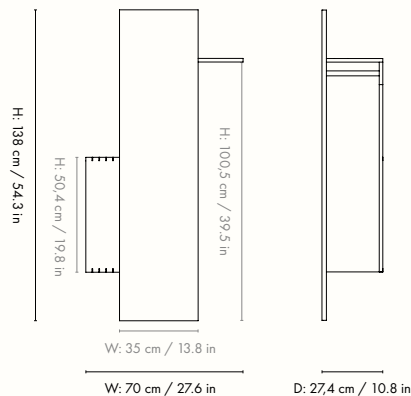

Measurements