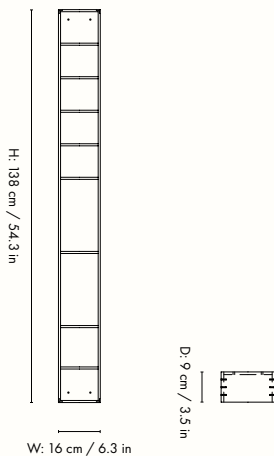

1104269167
Oiled Oak

The mark of
responsible forestry

Information

Size: H: 138 x W: 70 x D: 27,4 cm /

H: 54.3 x W: 27.6 x D: 10.8 in

Material: Panels: Oiled oak veneer with MDF core.

Rack: Oiled solid oak.

Mirror: Mirror glass with MDF backing.

1104266370
Oiled Oak

Information

Size: H: 80 x W: 24 x D: 9 cm /

H: 31.5 x W: 9.4 x D: 3.5 in

Material: Oiled oak veneer with MDF core

Info: Including screws and wall plugs. Can be mounted on the wall in both directions

1104269283
Oiled Oak

Information

Size: H: 138 x W: 16 x D: 9 cm /

H: 54.3 x W: 6.3 x D: 3.5 in

Material: Oiled oak veneer with MDF core.

FSC™ Mix certified

Info: Including screws and wall plugs. Can be mounted on the wall in both directions

Measurements

Space to feel comfortably you