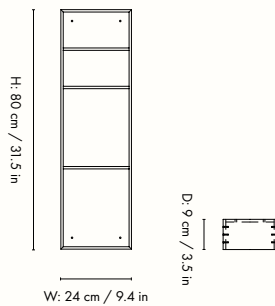

1104269167
Oiled Oak

The mark of
responsible forestry

Information

Size: H: 138 x W: 70 x D: 27,4 cm /

H: 54.3 x W: 27.6 x D: 10.8 in

Material: Panels: Oiled oak veneer with MDF core.

Rack: Oiled solid oak.

Mirror: Mirror glass with MDF backing.

1104266370
Oiled Oak

Information

Size: H: 80 x W: 24 x D: 9 cm /

H: 31.5 x W: 9.4 x D: 3.5 in

Material: Oiled oak veneer with MDF core

Info: Including screws and wall plugs. Can be mounted on the wall in both directions

Measurements

Bon Shelf - Long

The Bon Shelf is a versatile and elegant piece, with this elongated version designed to fit seamlessly into slim spaces. It is FSC™ certified, crafted from oak veneer and MDF core, and boasts visible, detailed joints in the corners. The Bon Shelf is able to be mounted both vertically and horizontally, making it an aesthetically pleasing and practical storage solution for any room in your home.

1104269283
Oiled Oak

Information

Size: H: 138 x W: 16 x D: 9 cm /

H: 54.3 x W: 6.3 x D: 3.5 in

Material: Oiled oak veneer with MDF core.

FSC™ Mix certified

Info: Including screws and wall plugs. Can be mounted on the wall in both directions